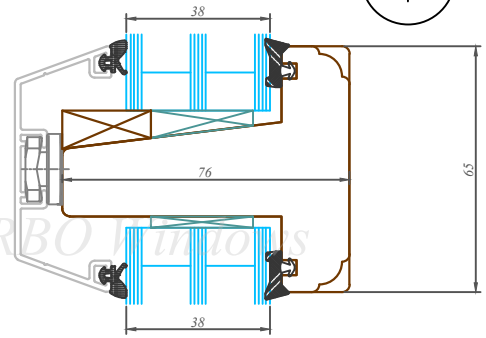

7-7 Option A