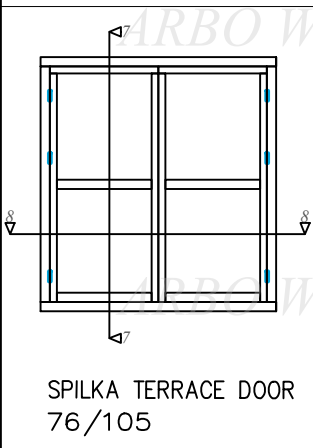

7-7 Option A