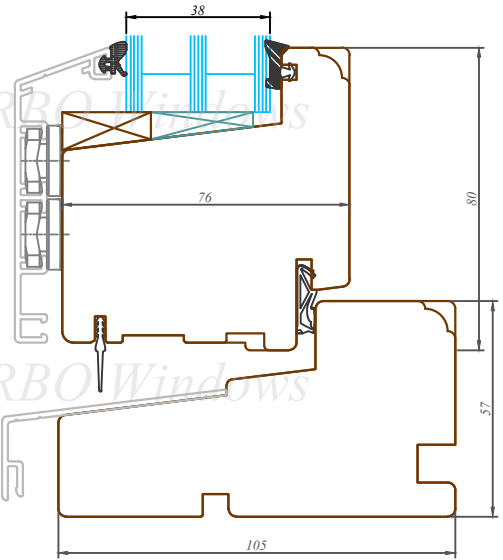

7-7 Option A