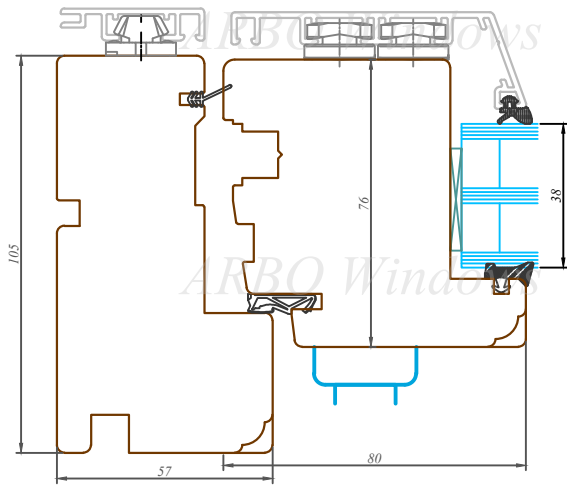

This drawing or the underlying design cannot be copied or used to produce an identical or substantially similar structure, regardless of production method, without Arbo Windows written permission.

8-8

SPIĻKA TERRACE DOOR
76/105