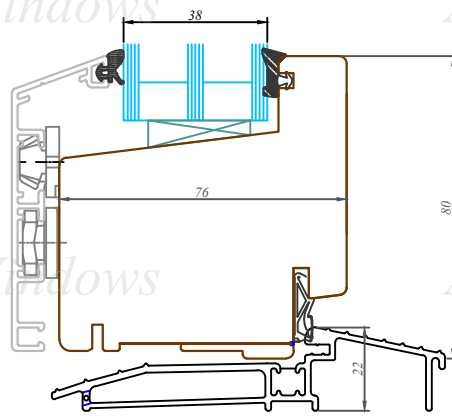

7-7 Option A