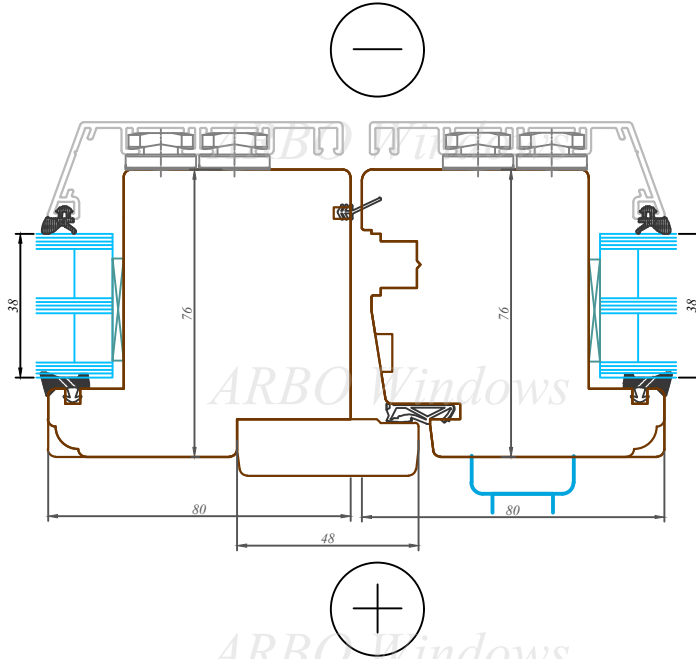

This drawing or the underlying design cannot be copied or used to produce an identical or substantially similar structure, regardless of production method, without Arbo Windows written permission.

8-8

SPIĻKA TERRACE DOOR
76/105