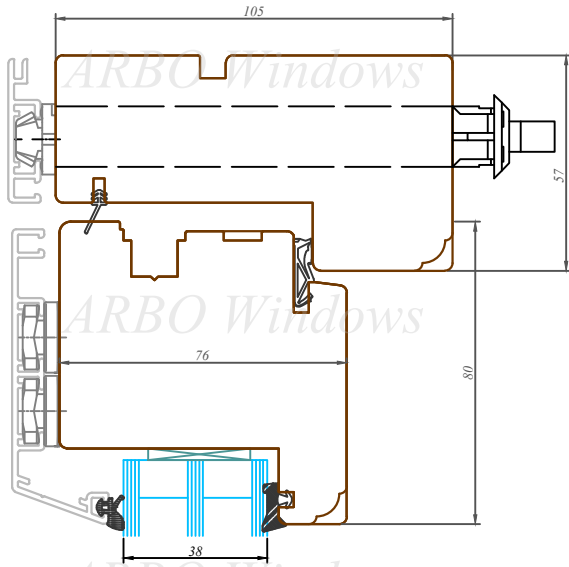

This drawing or the underlying design cannot be copied or used to produce an identical or substantially similar structure, regardless of production method, without Arbo Windows written permission.

7-7 Option B

Nosaukums / Title:

76/105 profilu sistēma / Uz āru verams balkona durvis
76/105 profile system / Terrace door

Datums / Date: 2016.01.04.

Mērogs / Scale: 1:2

Lapa / Sheet:

This drawing or the underlying design cannot be copied or used to produce an identical or substantially similar structure, regardless of production method, without Arbo Windows written permission.