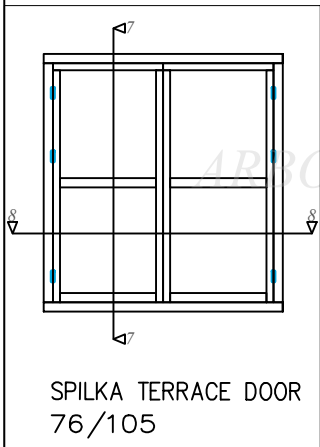

This drawing or the underlying design cannot be copied or used to produce an identical or substantially similar structure, regardless of production method, without Arbo Windows written permission.

8-8

SPIĻKA TERRACE DOOR
76/105