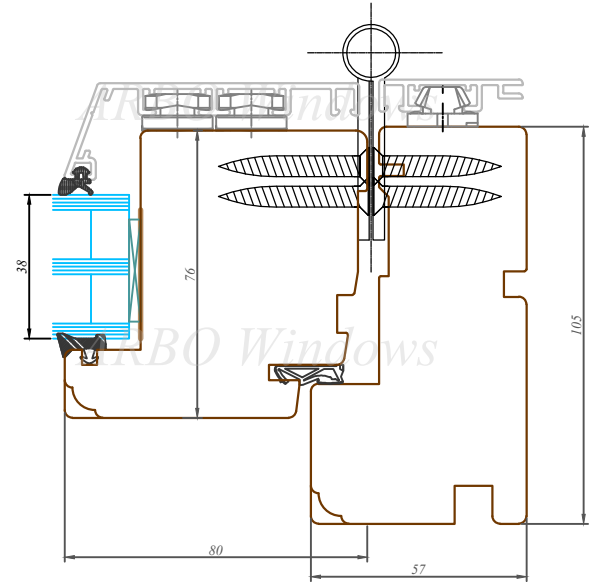

This drawing or the underlying design cannot be copied or used to produce an identical or substantially similar structure, regardless of production method, without Arbo Windows written permission.

8-8

SPIĻKA TERRACE DOOR
76/105