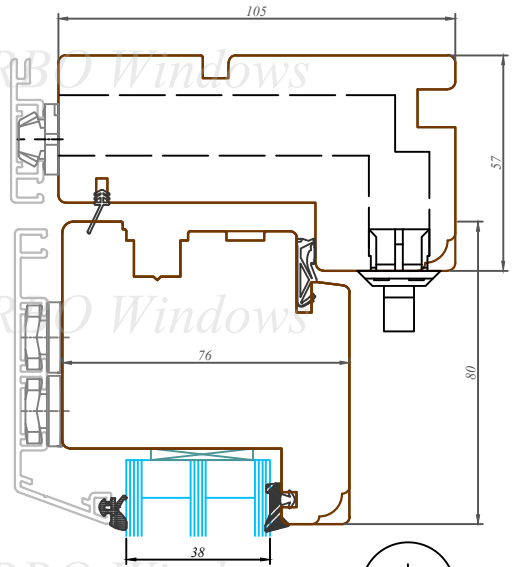

7-7 Option A