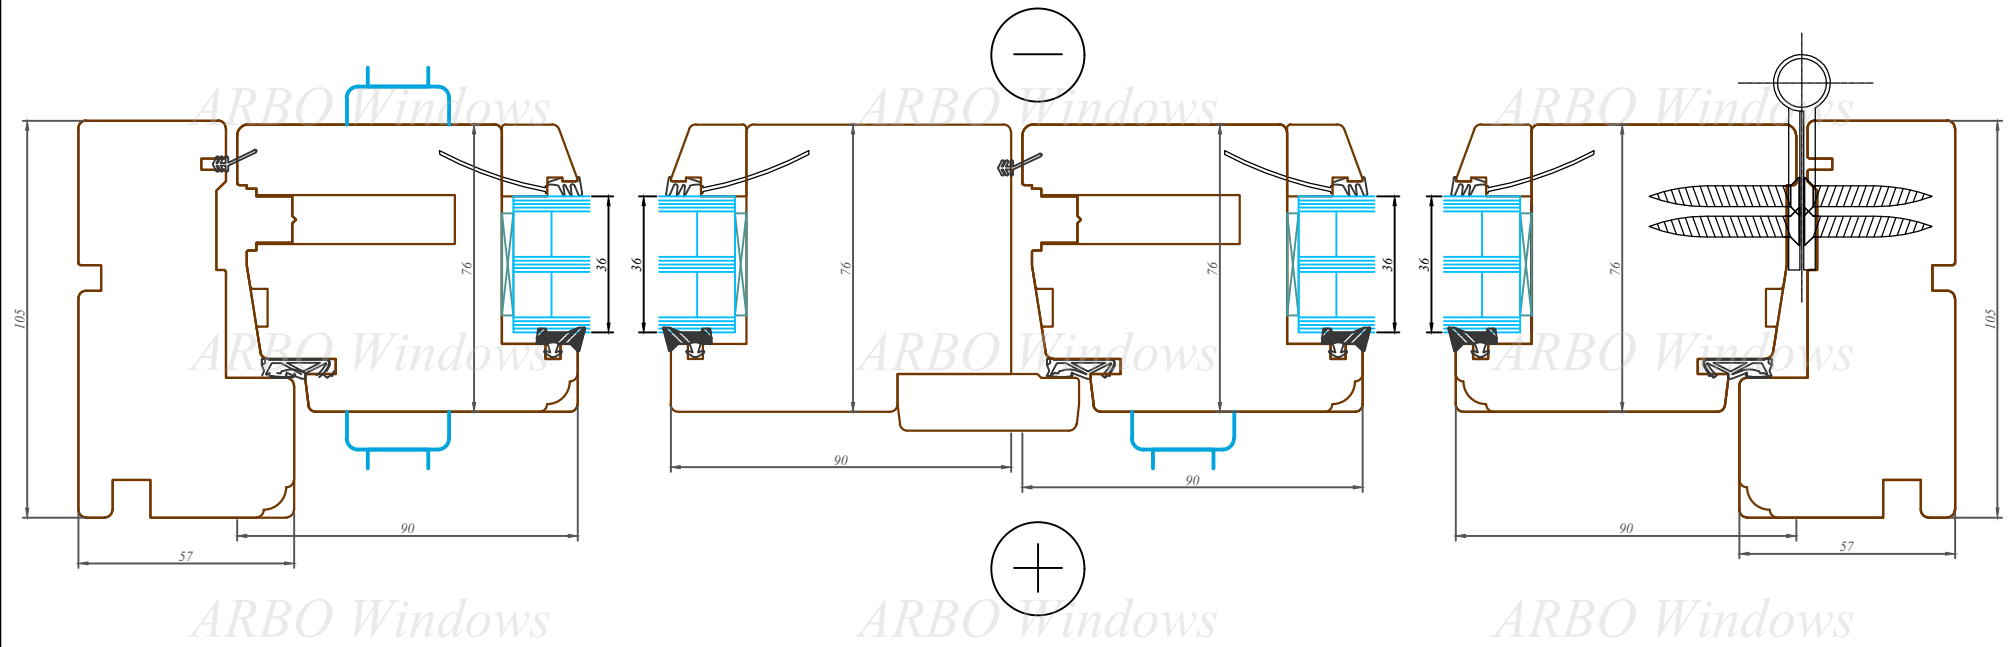

This drawing or the underlying design cannot be copied or used to produce an identical or substantially similar structure, regardless of production method, without Arbo Windows written permission.

8-8

Arbo Windows, SIA
Reg.No. 50103451301

Address:
32 Kustes dambis, Ventspils
Latvia, LV3601

Projekta nosaukums / Project name:

Standartizēti risinājumi / Standard solutions

Nosaukums / Title:

76/105 profilu sistēma / Uz āru verams balkona durvis
76/105 profile system / Terrace door

Datums / Date: 2016.01.04.

Mērogs / Scale: 1:2

Lapa / Sheet: