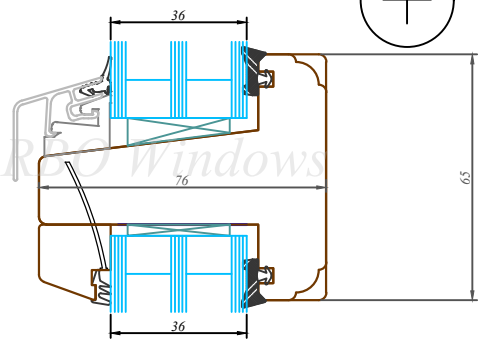

This drawing or the underlying design cannot be copied or used to produce an identical or substantially similar structure, regardless of production method, without Arbo Windows written permission.