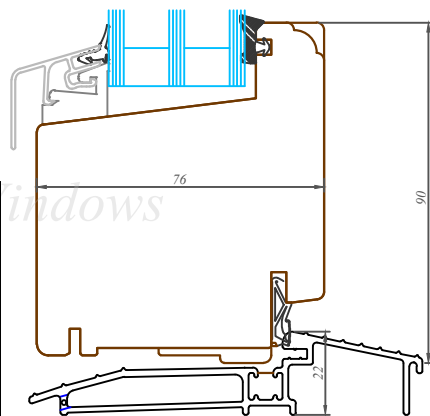

7-7 Option B