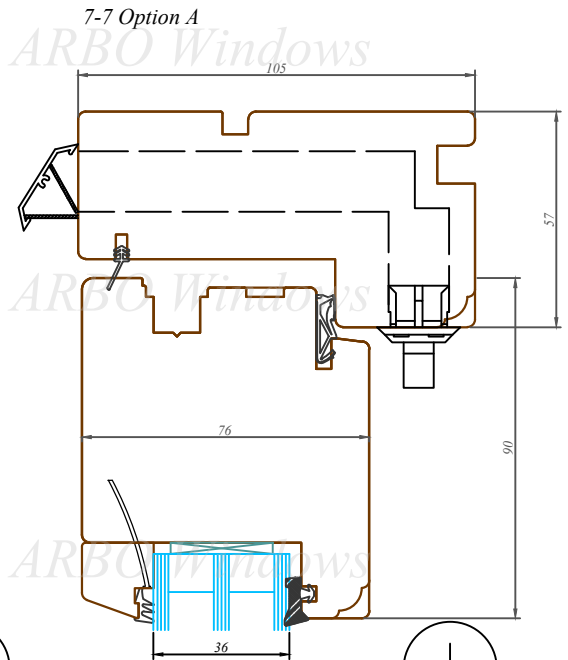

This drawing or the underlying design cannot be copied or used to produce an identical or substantially similar structure, regardless of production method, without Arbo Windows written permission.

7-7 Option B

76/105 profilu sistēma / Uz āru verams balkona durvis
76/105 profile system / Terrace door

Datums / Date: 2016.01.04.

Mērogs / Scale: 1:2

Lapa / Sheet:

This drawing or the underlying design cannot be copied or used to produce an identical or substantially similar structure, regardless of production method, without Arbo Windows written permission.

Datums / Date: 2016.01.04.

Mērogs / Scale: 1:2

Lapa / Sheet: