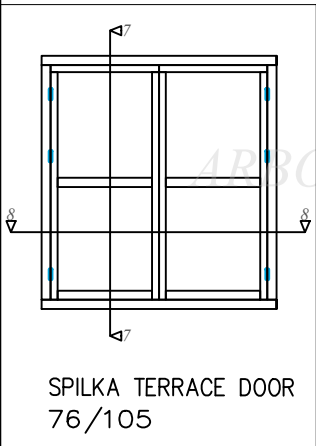

This drawing or the underlying design cannot be copied or used to produce an identical or substantially similar structure, regardless of production method, without Arbo Windows written permission.

8-8

Arbo Windows, SIA
Reg.No. 50103451301

Address:
32 Kustes dambis, Ventspils
Latvia, LV3601

Projekta nosaukums / Project name:

Standartizēti risinājumi / Standard solutions

Nosaukums / Title:

76/105 profilu sistēma / Uz āru verams balkona durvis
76/105 profile system / Terrace door

Datums / Date: 2016.01.04.

Mērogs / Scale: 1:2

Lapa / Sheet: