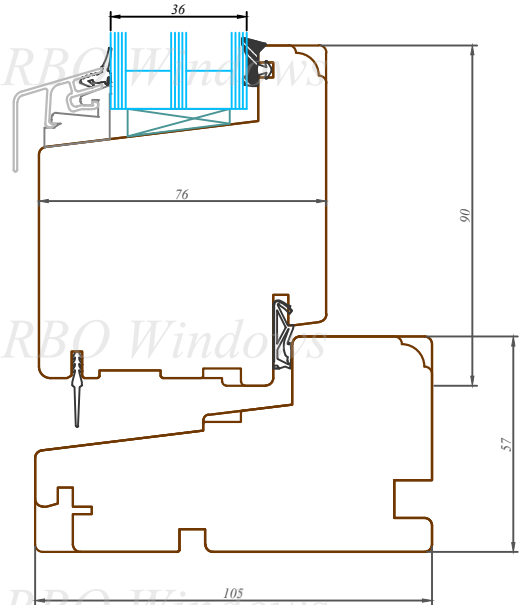

This drawing or the underlying design cannot be copied or used to produce an identical or substantially similar structure, regardless of production method, without Arbo Windows written permission.

7-7 Option B

76/105 profilu sistēma / Uz āru verams balkona durvis
76/105 profile system / Terrace door

Datums / Date: 2016.01.04.

Mērogs / Scale: 1:2

Lapa / Sheet:

This drawing or the underlying design cannot be copied or used to produce an identical or substantially similar structure, regardless of production method, without Arbo Windows written permission.

Datums / Date: 2016.01.04.

Mērogs / Scale: 1:2

Lapa / Sheet: