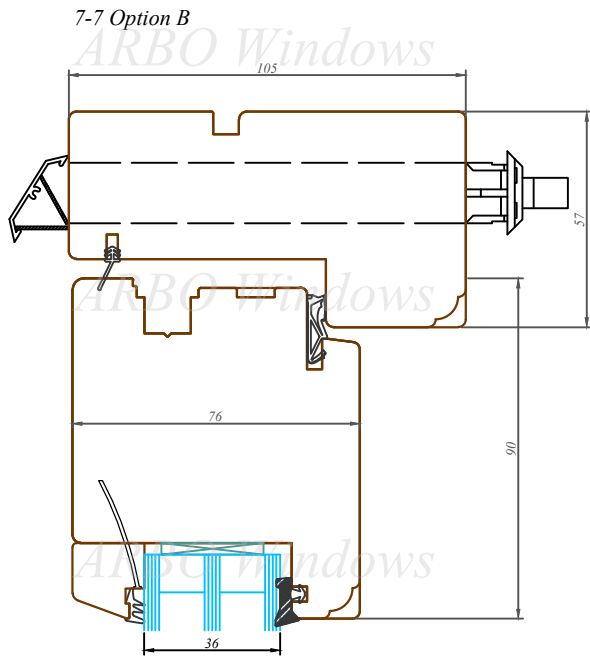

This drawing or the underlying design cannot be copied or used to produce an identical or substantially similar structure, regardless of production method, without Arbo Windows written permission.

7-7 Option B

76/105 profilu sistēma / Uz āru verams balkona durvis
76/105 profile system / Terrace door

Datums / Date: 2016.01.04.

Mērogs / Scale: 1:2

Lapa / Sheet:

This drawing or the underlying design cannot be copied or used to produce an identical or substantially similar structure, regardless of production method, without Arbo Windows written permission.

Datums / Date: 2016.01.04.

Mērogs / Scale: 1:2

Lapa / Sheet: