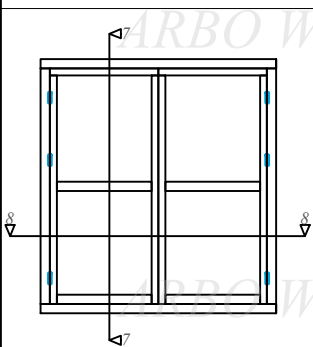

This drawing or the underlying design cannot be copied or used to produce an identical or substantially similar structure, regardless of production method, without Arbo Windows written permission.

7-7 Option B

Arbo Windows, SIA
Reg.No. 50103451301

Address:
32 Kustes dambis, Ventspils
Latvia, LV3601

Projekta nosaukums / Project name:

Standartizēti risinājumi / Standard solutions

Nosaukums / Title:

76/105 profilu sistēma / Uz āru verams balkona durvis
76/105 profile system / Terrace door

Datums / Date: 2016.01.04.

Mērogs / Scale: 1:2

Lapa / Sheet: