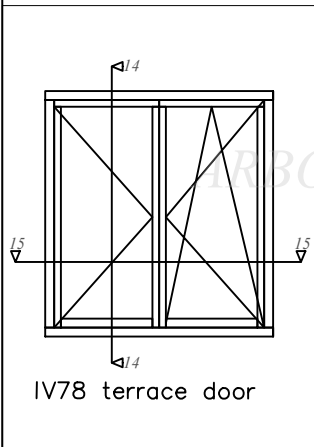

ARBO Windows

ARBO Windows

ARBO Windows