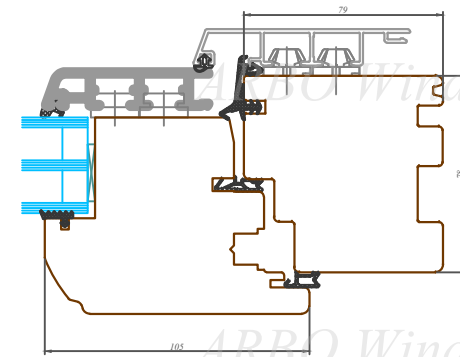

This drawing or the underlying design cannot be copied or used to produce an identical or substantially similar structure, regardless of production method, without Arbo Windows written permission.

ARBO Windows

ARBO Windows

ARBO Windows

15-15

ARBO Windows

ARBO Windows

ARBO Windows