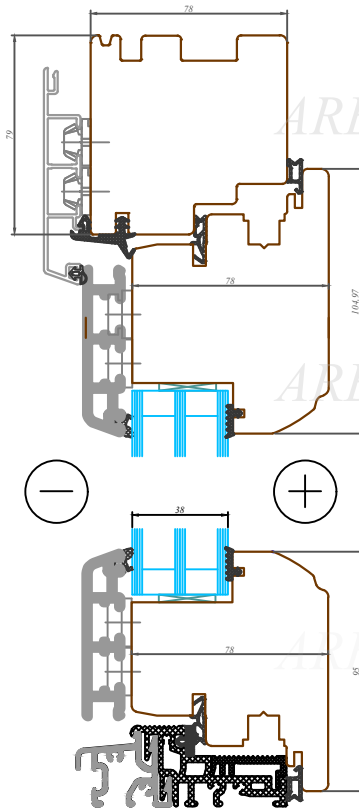

This drawing or the underlying design cannot be copied or used to produce an identical or substantially similar structure, regardless of production method, without Arbo Windows written permission.

ARBO Windows

ARBO Windows

ARBO Windows

ARBO Windows

14-14

Arbo Windows, SIA
Reg.No. 50103451301

Address:
32 Kustes dambis, Ventspils
Latvia, LV3601

Projekta nosaukums / Project name:

Standartizēti risinājumi / Standard solutions

Nosaukums / Title:

IV 78 profilu sistēma / Slēdzamas balkona durvis
IV78 profile system / Tilt and turn balcony door

Datums / Date: 2016.01.04.

Mērogs / Scale: 1:3

Lapa / Sheet: