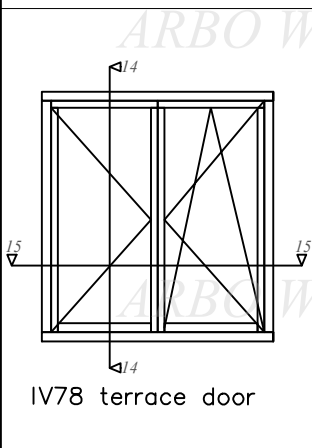

This drawing or the underlying design cannot be copied or used to produce an identical or substantially similar structure, regardless of production method, without Arbo Windows written permission.

ARBO Windows

ARBO Windows

ARBO Windows

ARBO Windows

14-14

Arbo Windows, SIA
Reg.No. 50103451301

Address:
32 Kustes dambis, Ventspils
Latvia, LV3601

Projekta nosaukums / Project name:

Standartizēti risinājumi / Standard solutions

Nosaukums / Title:

IV 78 profilu sistēma / Slēdzamas balkona durvis
IV78 profile system / Tilt and turn balcony door

Datums / Date: 2016.01.04.

Mērogs / Scale: 1:3

Lapa / Sheet: