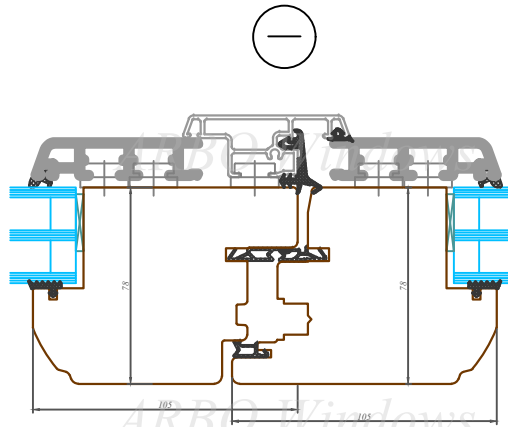

This drawing or the underlying design cannot be copied or used to produce an identical or substantially similar structure, regardless of production method, without Arbo Windows written permission.

ARBO Windows

ARBO Windows

ARBO Windows

15-15

ARBO Windows

ARBO Windows

ARBO Windows