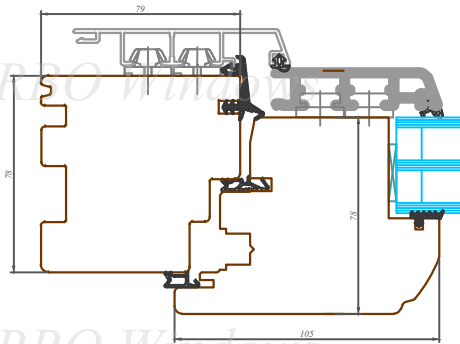

This drawing or the underlying design cannot be copied or used to produce an identical or substantially similar structure, regardless of production method, without Arbo Windows written permission.

ARBO Windows

ARBO Windows

ARBO Windows

15-15

ARBO Windows

ARBO Windows

ARBO Windows