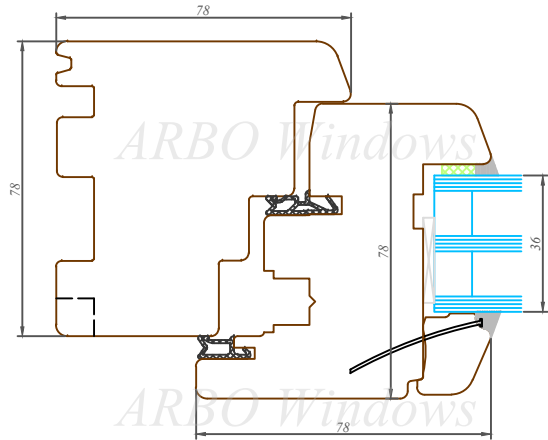

ARBO Windows
15-15