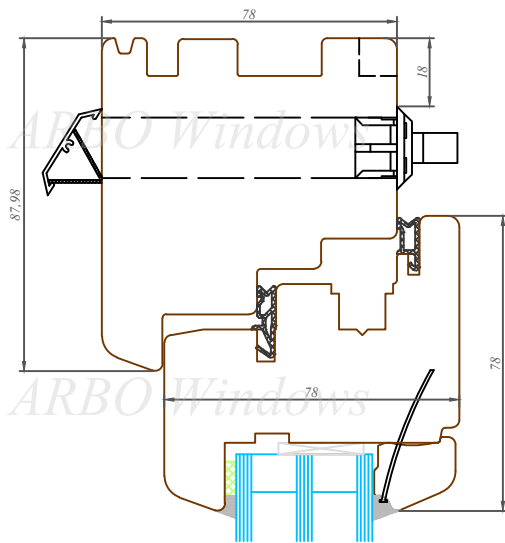

ARBO Windows

ARBO Windows

ARBO Windows

ARBO Windows

14-14 Option B

14-14 Option A

ARBO Windows

ARBO Windows

IV 78 profilu sistēma / Slēdzamas balkona durvis
IV78 profile system / Tilt and turn balcony door

Datums / Date: 2016.01.04.

Mērogs / Scale: 1:2

Lapa / Sheet:

This drawing or the underlying design cannot be copied or used to produce an identical or substantially similar structure, regardless of production method, without Arbo Windows written permission.

Nosaukums / Title:

IV 78 profilu sistēma / Slēdzamas balkona durvis
IV78 profile system / Tilt and turn balcony door

Datums / Date: 2016.01.04.

Mērogs / Scale: 1:2

Lapa / Sheet: