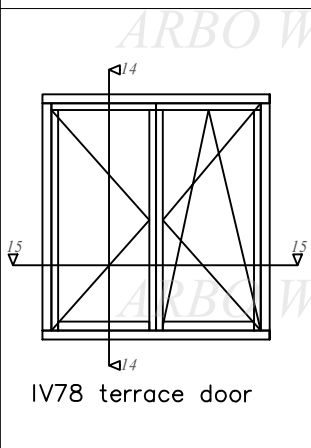

ARBO Windows

ARBO Windows

ARBO Windows

ARBO Windows

14-14 Option B

14-14 Option A

ARBO Windows

ARBO Windows

IV 78 profilu sistēma / Slēdzamas balkona durvis
IV78 profile system / Tilt and turn balcony door

Datums / Date: 2016.01.04.

Mērogs / Scale: 1:2

Lapa / Sheet:

This drawing or the underlying design cannot be copied or used to produce an identical or substantially similar structure, regardless of production method, without Arbo Windows written permission.

Nosaukums / Title:

IV 78 profilu sistēma / Slēdzamas balkona durvis
IV78 profile system / Tilt and turn balcony door

Datums / Date: 2016.01.04.

Mērogs / Scale: 1:2

Lapa / Sheet: