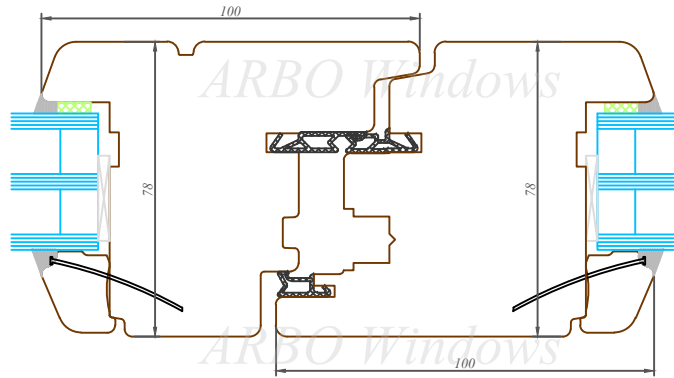

ARBO Windows