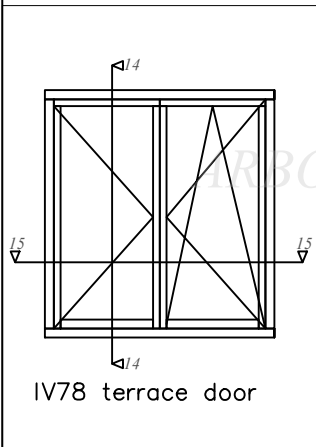

ARBO Windows