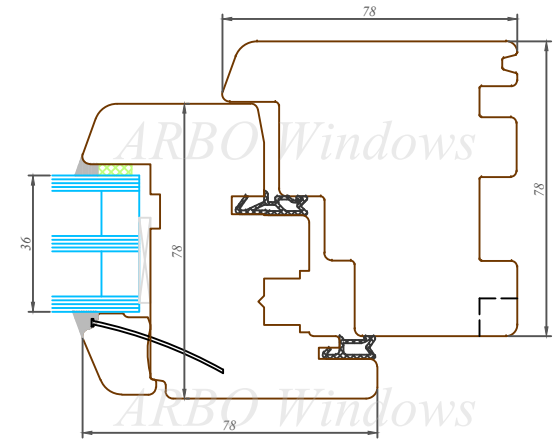

ARBO Windows