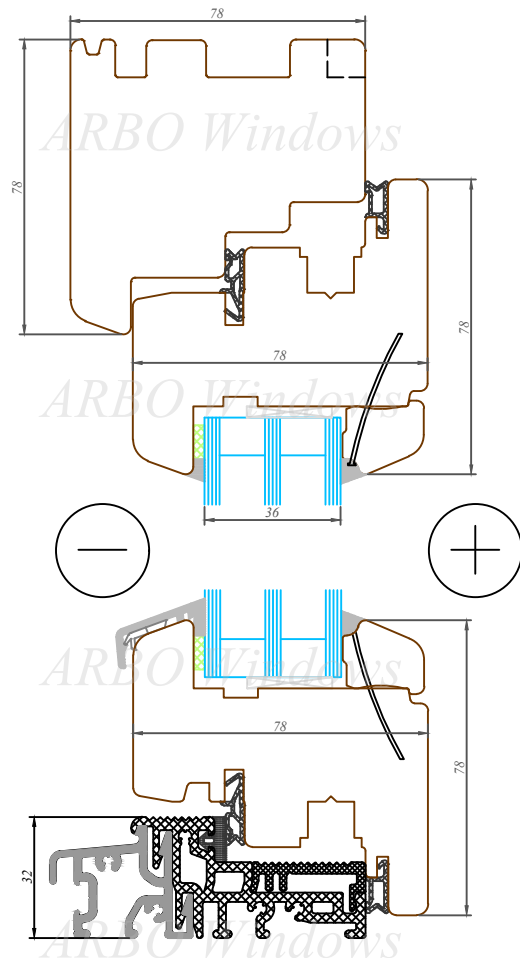

ARBO Windows

ARBO Windows

ARBO Windows

ARBO Windows

14-14 Option B

14-14 Option A

ARBO Windows

ARBO Windows

IV 78 profilu sistēma / Slēdzamas balkona durvis
IV78 profile system / Tilt and turn balcony door

Datums / Date: 2016.01.04.

Mērogs / Scale: 1:2

Lapa / Sheet:

This drawing or the underlying design cannot be copied or used to produce an identical or substantially similar structure, regardless of production method, without Arbo Windows written permission.

Nosaukums / Title:

IV 78 profilu sistēma / Slēdzamas balkona durvis
IV78 profile system / Tilt and turn balcony door

Datums / Date: 2016.01.04.

Mērogs / Scale: 1:2

Lapa / Sheet: