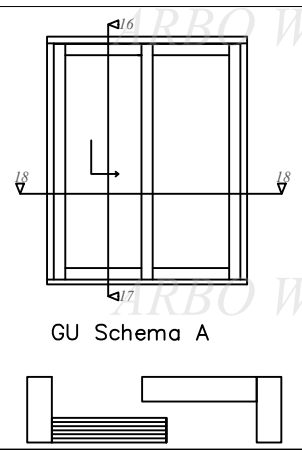

ARBO Windows

ARBO Windows

ARBO Windows

ARBO Windows

ARBO Windows

ARBO Windows

ARBO Windows

ARBO Windows

GU Schema A