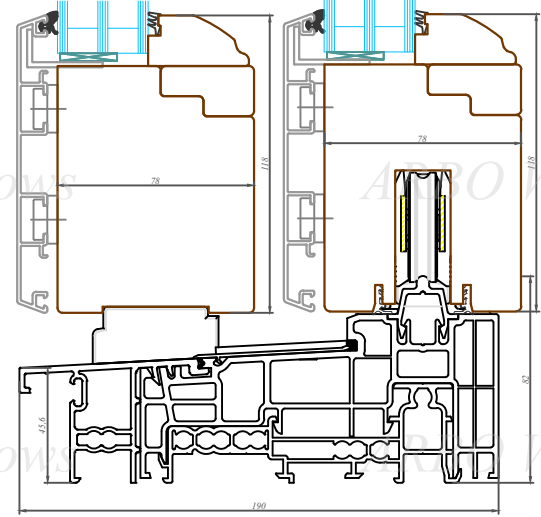

ARBO Windows

ARBO Windows

ARBO Windows

ARBO Windows

ARBO Windows

ARBO Windows

ARBO Windows

ARBO Windows

GU Schema A