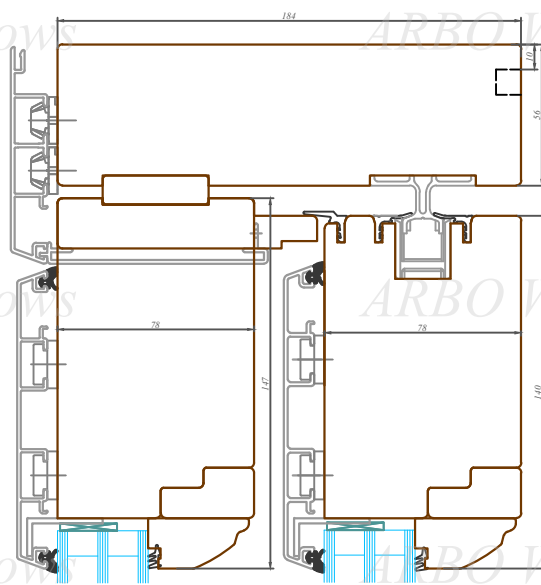

ARBO Windows

ARBO Windows

ARBO Windows

ARBO Windows

ARBO Windows

ARBO Windows

ARBO Windows

ARBO Windows

GU Schema A