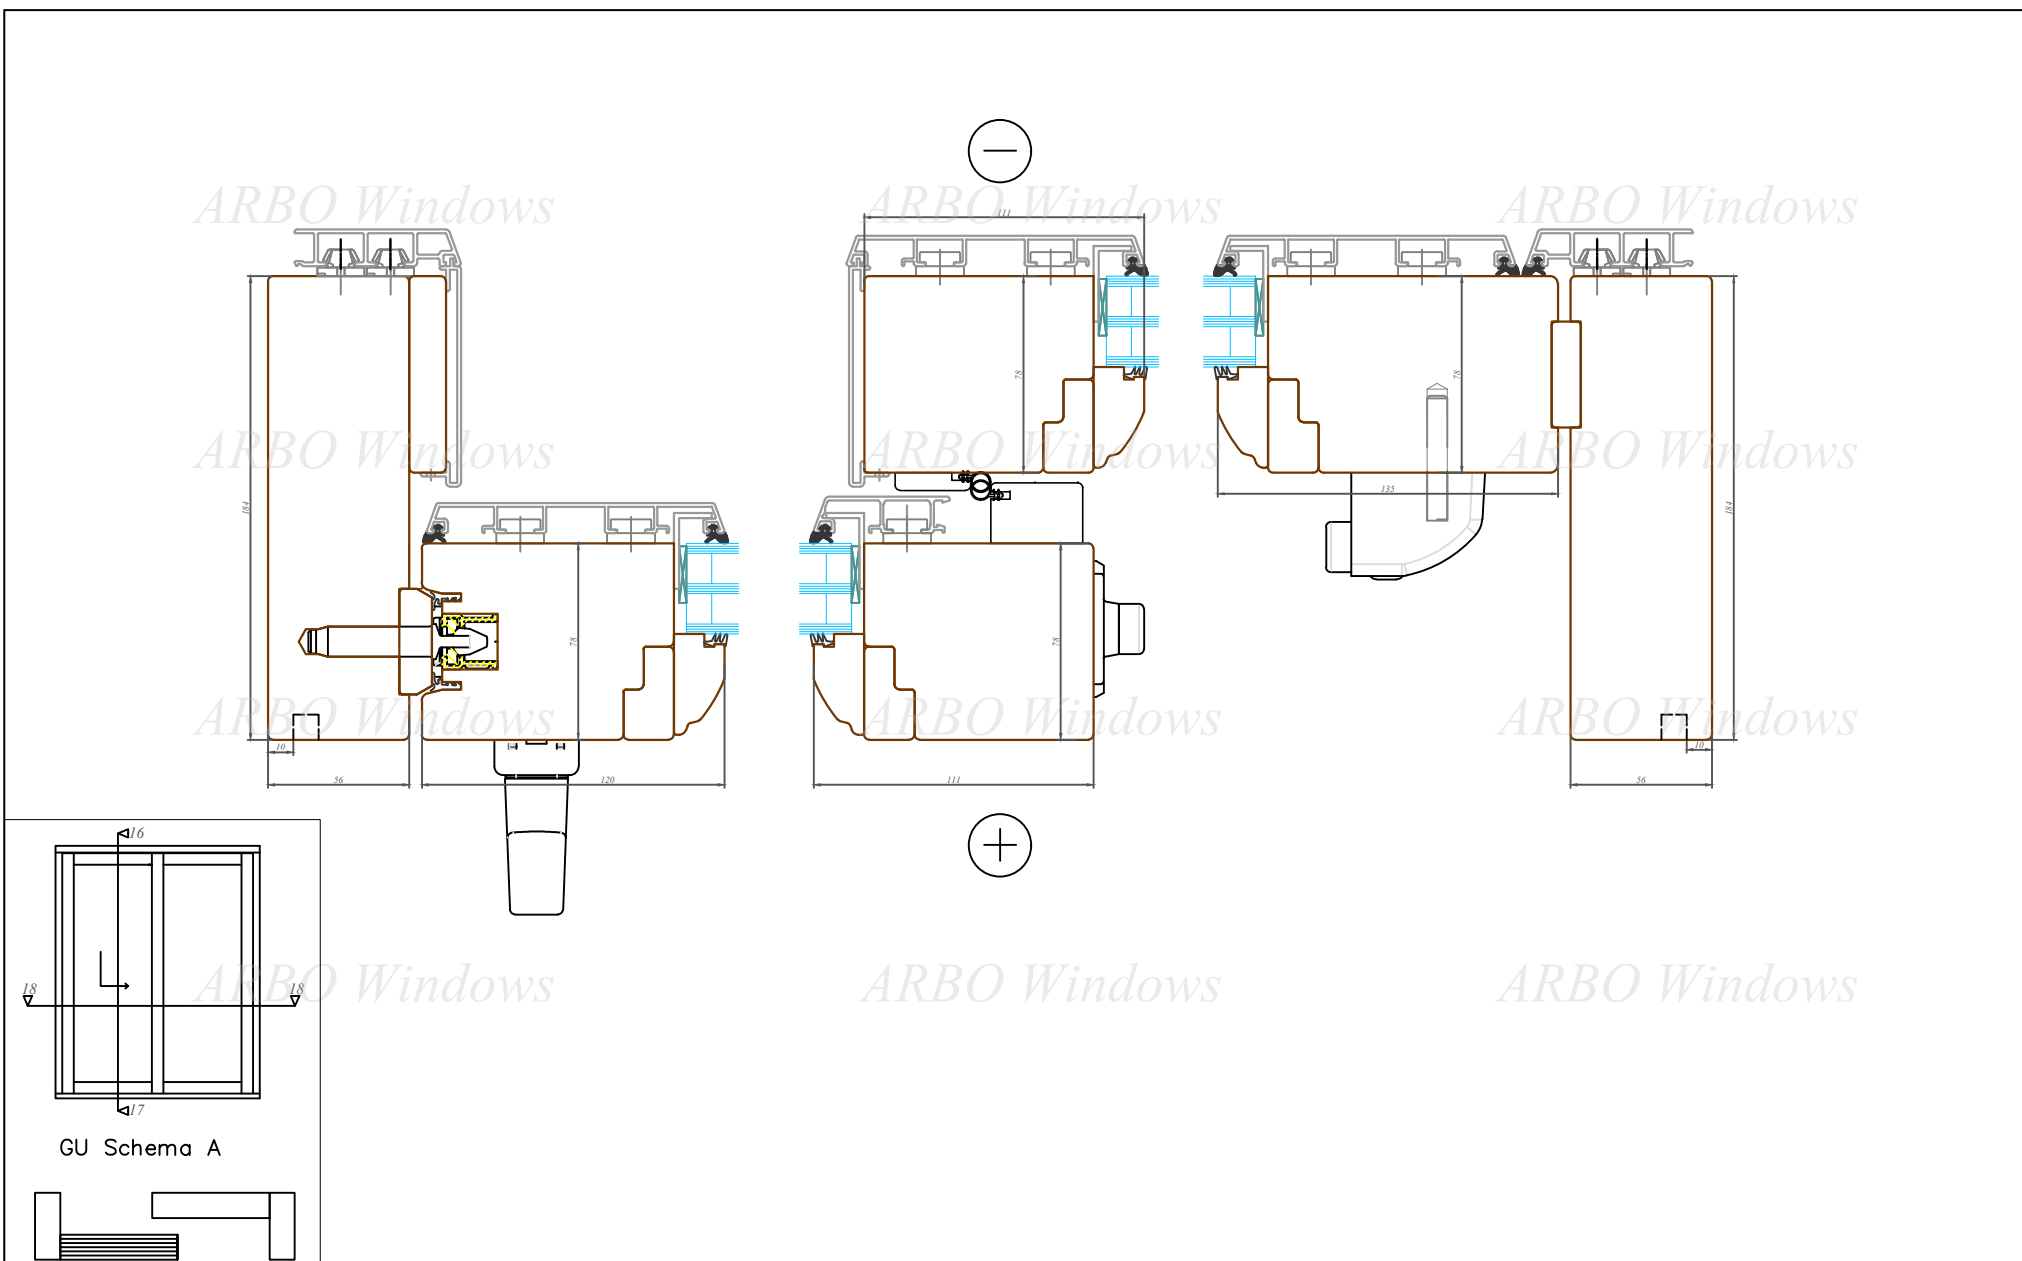

This drawing or the underlying design cannot be copied or used to produce an identical or substantially similar structure, regardless of production method, without Arbo Windows written permission.

	Arbo Windows, SIA Reg.No. 50103451301 Address: 32 Kustes dambis, Ventspils Latvia, LV3601	Projekta nosaukums / Project name:	Datums / Date: 2016.01.04.
		Standartizēti risinājumi / Standard solutions	Mērogs / Scale: 1:3
		Nosaukums / Title: GU profilu sistēma / GU bīdāmās durvis GU profile system / Lift and slide door	Lapa / Sheet: