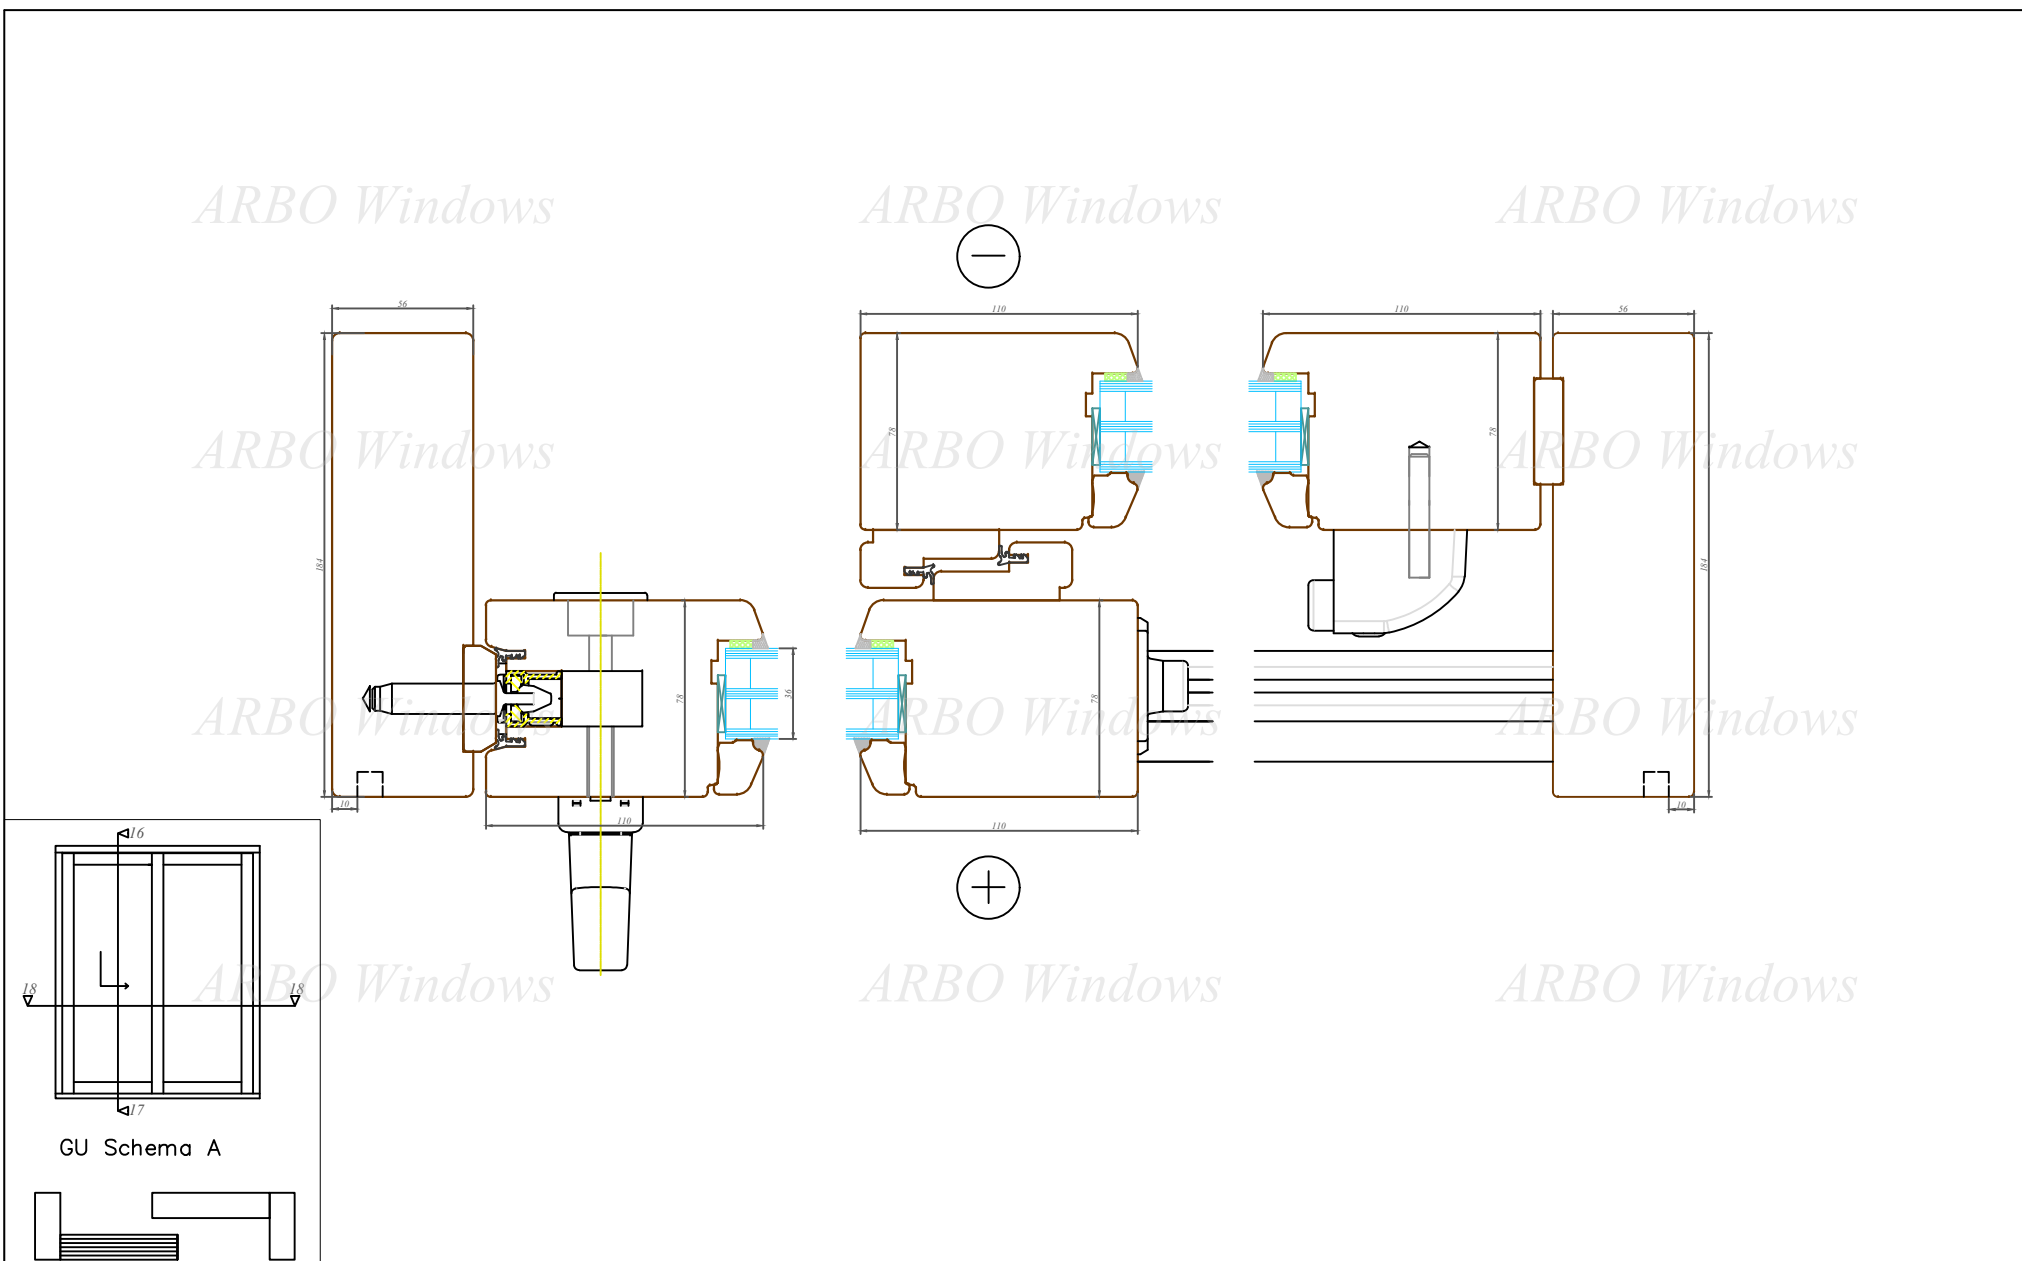

This drawing or the underlying design cannot be copied or used to produce an identical or substantially similar structure, regardless of production method, without Arbo Windows written permission.

Arbo Windows, SIA
Reg.No. 50103451301
Address:
32 Kustes dambis, Ventspils
Latvia, LV3601

Projekta nosaukums / Project name: Standartizēti risinājumi / Standard solutions	Datums / Date: 2016.01.04.
	Mērogs / Scale: 1:3
Nosaukums / Title: GU profilu sistēma / GU bīdāmās durvis GU profile system / Lift and slide door	Lapa / Sheet: