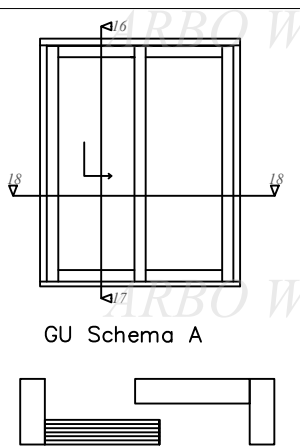

ARBO Windows

ARBO Windows

ARBO Windows

ARBO Windows

GU Schema A