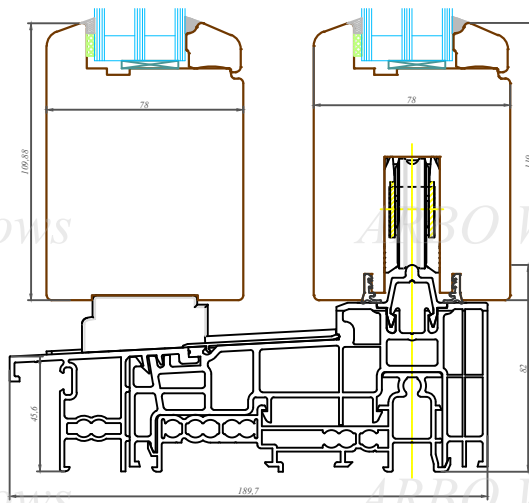

ARBO Windows

ARBO Windows

ARBO Windows

ARBO Windows

GU Schema A