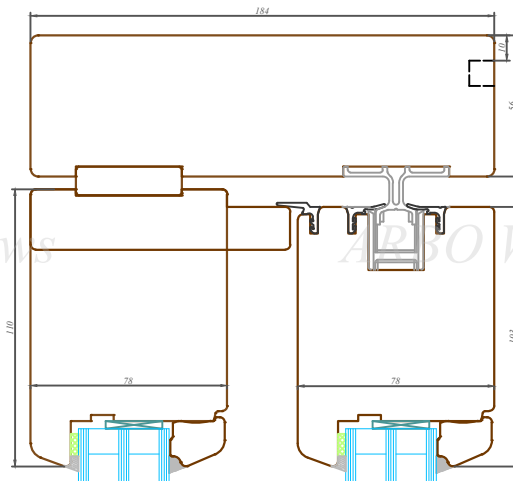

ARBO Windows

ARBO Windows

ARBO Windows

ARBO Windows

GU Schema A