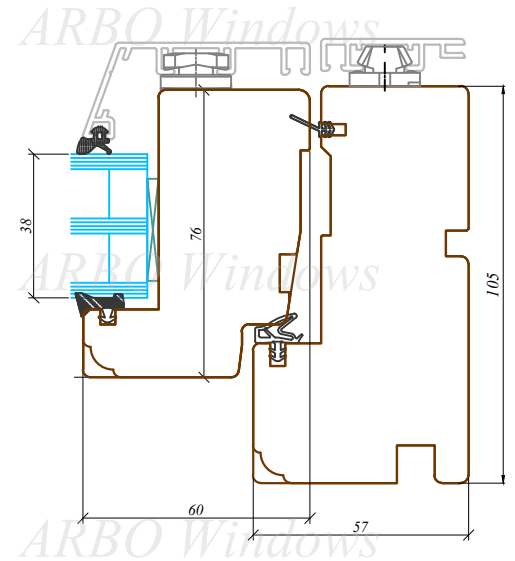

This drawing or the underlying design cannot be copied or used to produce an identical or substantially similar structure, regardless of production method, without Arbo Windows written permission.

6-6