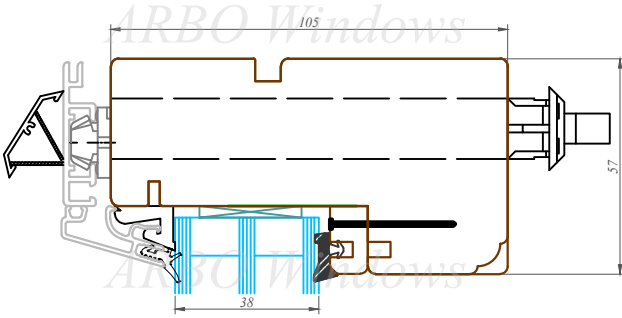

This drawing or the underlying design cannot be copied or used to produce an identical or substantially similar structure, regardless of production method, without Arbo Windows written permission.

7-7 Option B