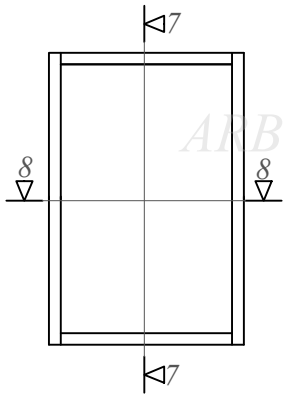

This drawing or the underlying design cannot be copied or used to produce an identical or substantially similar structure, regardless of production method, without Arbo Windows written permission.

8-8

Arbo Windows, SIA
Reg.No. 50103451301

Address:
32 Kustes dambis, Ventspils
Latvia, LV3601

Projekta nosaukums / Project name:

Standartizēti risinājumi / Standard solutions

Nosaukums / Title:

76/105 profilu sistēma / Vitrīna
76/105 profile system / Fixed window

Datums / Date: 2016.01.04.

Mērogs / Scale: 1:2

Lapa / Sheet: