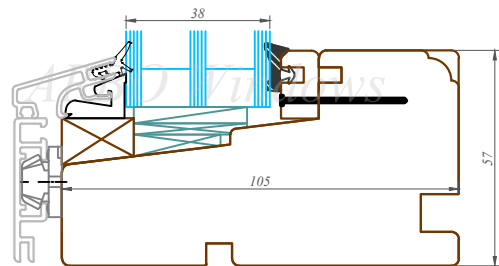

Arbo Windows, SIA
Reg.No. 50103451301

Address:
32 Kustes dambis, Ventspils
Latvia, LV3601

Projekta nosaukums / Project name:

Standartizēti risinājumi / Standard solutions

Nosaukums / Title:

76/105 profilu sistēma / Vitrīna

76/105 profile system / Fixed window

Datums / Date: 2016.01.04.

Mērogs / Scale: 1:2

Lapa / Sheet: