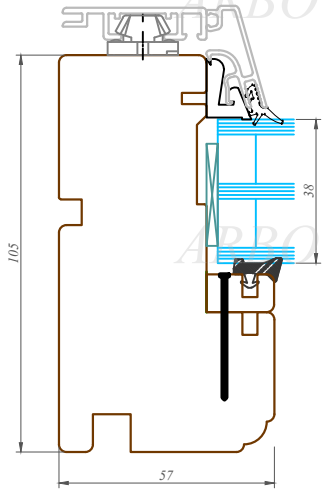

This drawing or the underlying design cannot be copied or used to produce an identical or substantially similar structure, regardless of production method, without Arbo Windows written permission.

8-8

Arbo Windows, SIA
Reg.No. 50103451301

Address:
32 Kustes dambis, Ventspils
Latvia, LV3601

Projekta nosaukums / Project name:

Standartizēti risinājumi / Standard solutions

Nosaukums / Title:

76/105 profilu sistēma / Vitrīna
76/105 profile system / Fixed window

Datums / Date: 2016.01.04.

Mērogs / Scale: 1:2

Lapa / Sheet: