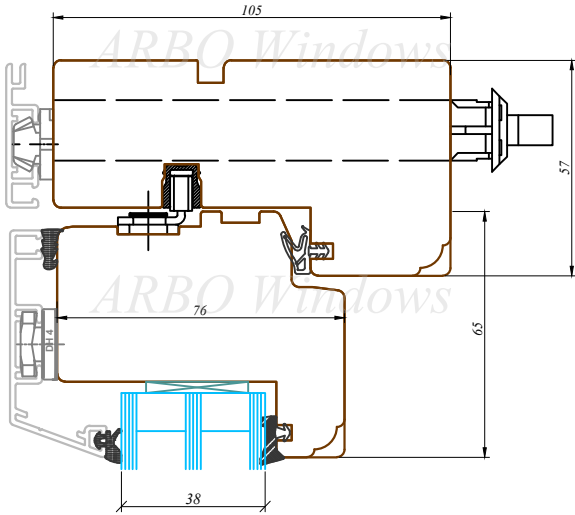

This drawing or the underlying design cannot be copied or used to produce an identical or substantially similar structure, regardless of production method, without Arbo Windows written permission.

5-5 Option B