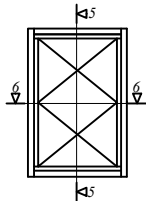

Arbo Windows, SIA
Reg.No. 50103451301

Address:
32 Kustes dambis, Ventspils
Latvia, LV3601

Projekta nosaukums / Project name:

Standartizēti risinājumi / Standard solutions

Nosaukums / Title:

76/105 profilu sistēma / Uz āru verams "Side-swing" logs
76/105 profile system / Side-swing window

Datums / Date: 2016.01.04.

Mērogs / Scale: 1:2

Lapa / Sheet: