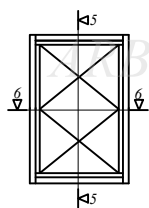

SIDE SWING
FULLY REVERSIBLE