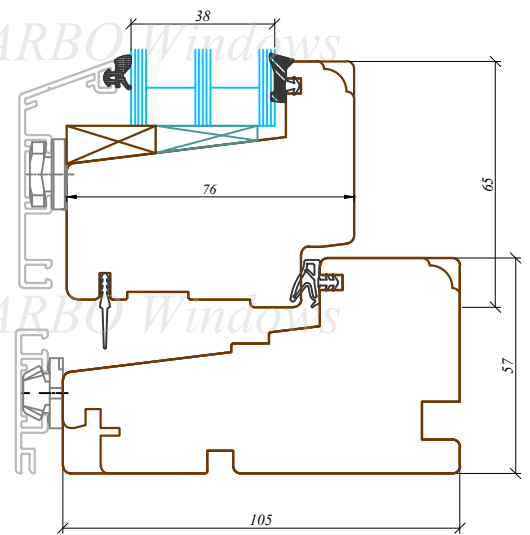

5-5 Option A