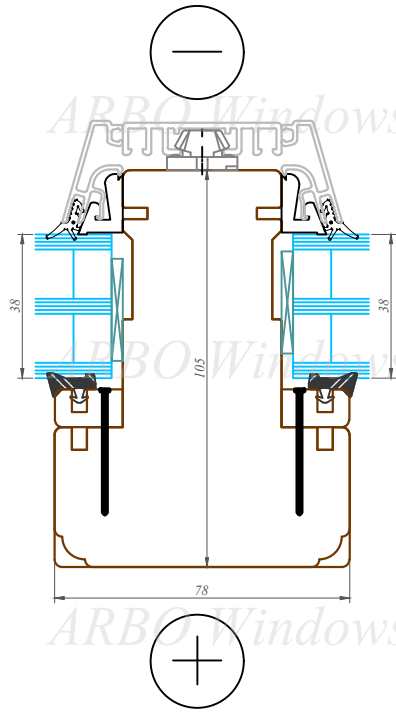

This drawing or the underlying design cannot be copied or used to produce an identical or substantially similar structure, regardless of production method, without Arbo Windows written permission.

8-8

Arbo Windows, SIA
Reg.No. 50103451301

Address:
32 Kustes dambis, Ventspils
Latvia, LV3601

Projekta nosaukums / Project name:

Standartizēti risinājumi / Standard solutions

Nosaukums / Title:

76/105 profilu sistēma / Vitrīna
76/105 profile system / Fixed window

Datums / Date: 2016.01.04.

Mērogs / Scale: 1:2

Lapa / Sheet: