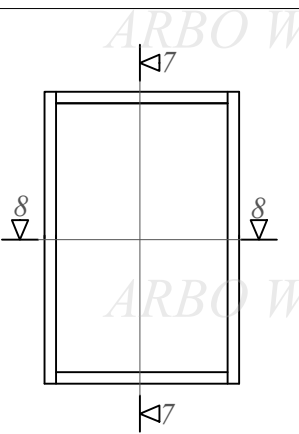

ARBO Windows

ARBO Windows