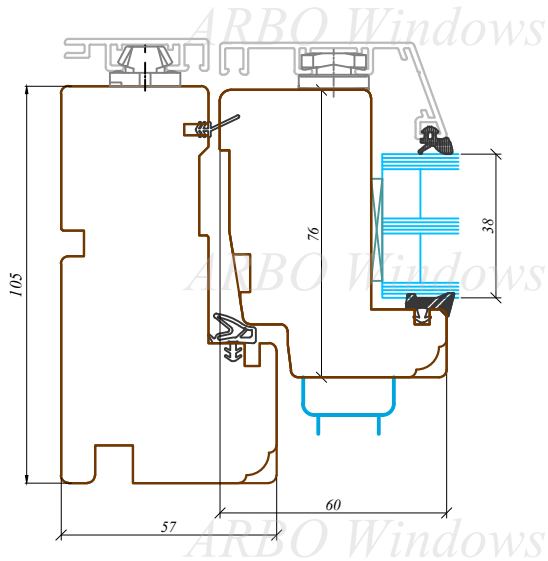

This drawing or the underlying design cannot be copied or used to produce an identical or substantially similar structure, regardless of production method, without Arbo Windows written permission.

6-6