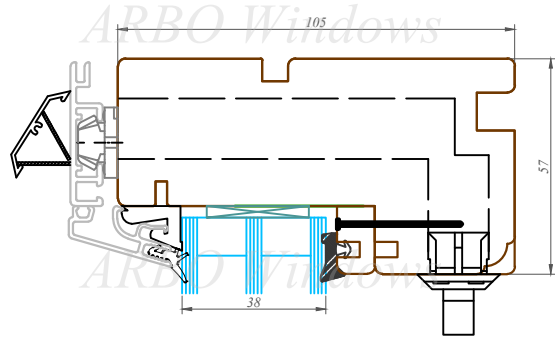

7-7 Option A

ARBO Windows

ARBO Windows

ARBO Windows