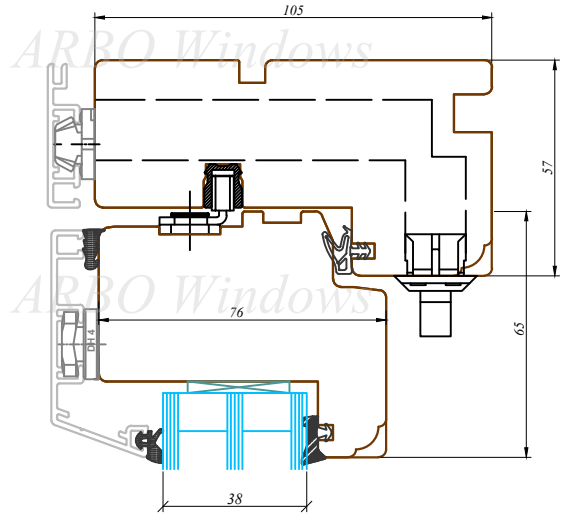

5-5 Option A