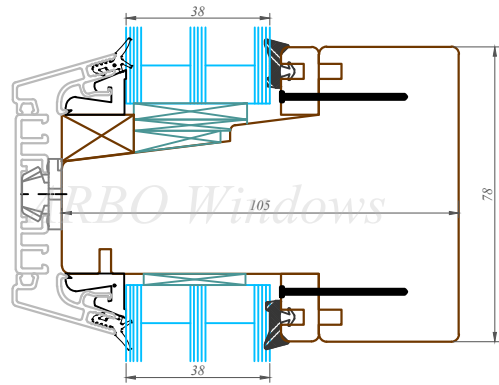

76/105 profilu sistēma / Uz āru verams "Side-swing" logs
76/105 profile system / Side-swing window

Datums / Date: 2016.01.04.

Mērogs / Scale: 1:2

Lapa / Sheet:

This drawing or the underlying design cannot be copied or used to produce an identical or substantially similar structure, regardless of production method, without Arbo Windows written permission.

7-7 Option B

7-7 Option A

ARBO Windows

ARBO Windows

ARBO Windows

ARBO Windows

ARBO Windows

ARBO Windows

76/105 profile system / Fixed window

Datums / Date: 2016.01.04.

Mērogs / Scale: 1:2

Lapa / Sheet:

This drawing or the underlying design cannot be copied or used to produce an identical or substantially similar structure, regardless of production method, without Arbo Windows written permission.