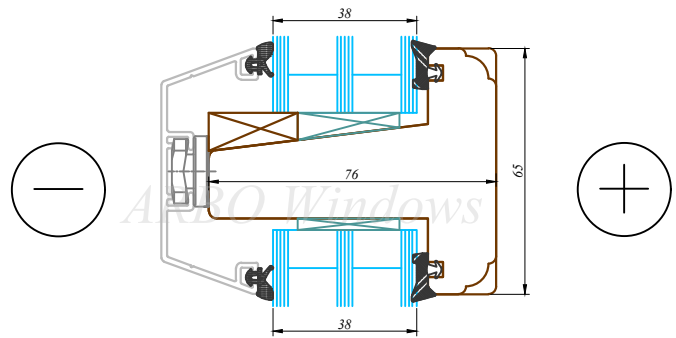

5-5 Option A