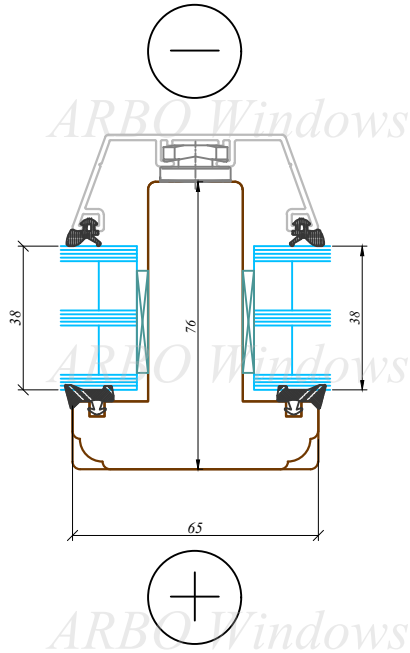

This drawing or the underlying design cannot be copied or used to produce an identical or substantially similar structure, regardless of production method, without Arbo Windows written permission.

6-6