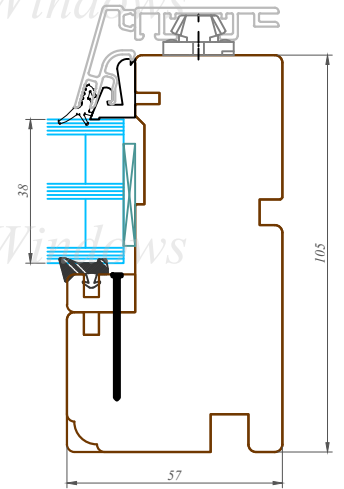

This drawing or the underlying design cannot be copied or used to produce an identical or substantially similar structure, regardless of production method, without Arbo Windows written permission.

8-8

Arbo Windows, SIA
Reg.No. 50103451301

Address:
32 Kustes dambis, Ventspils
Latvia, LV3601

Projekta nosaukums / Project name:

Standartizēti risinājumi / Standard solutions

Nosaukums / Title:

76/105 profilu sistēma / Vitrīna
76/105 profile system / Fixed window

Datums / Date: 2016.01.04.

Mērogs / Scale: 1:2

Lapa / Sheet: