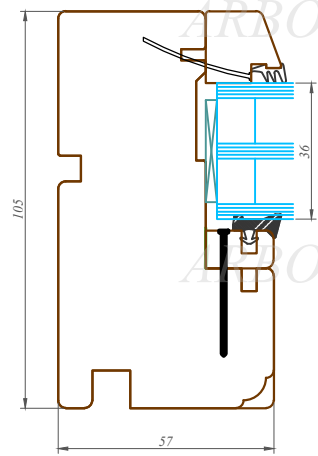

Nosaukums / Title:

76/105 profilu sistēma / Uz āru verams "Side-swing" logs  
76/105 profile system / Side-swing window

Datums / Date: 2016.01.04.

Mērogs / Scale: 1:2

Lapa / Sheet:

This drawing or the underlying design cannot be copied or used to produce an identical or substantially similar structure, regardless of production method, without Arbo Windows written permission.

76/105 profilu sistēma / Vitrīna

76/105 profile system / Fixed window

Datums / Date: 2016.01.04.

Mērogs / Scale: 1:2

Lapa / Sheet:

8-8

Arbo Windows, SIA  
Reg.No. 50103451301

Address:  
32 Kustes dambis, Ventspils  
Latvia, LV3601

Projekta nosaukums / Project name:

Standartizēti risinājumi / Standard solutions

Nosaukums / Title:

76/105 profilu sistēma / Vitrīna

76/105 profile system / Fixed window

Datums / Date: 2016.01.04.

Mērogs / Scale: 1:2