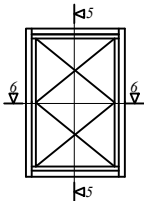

Nosaukums / Title:

76/105 profilu sistēma / Uz āru verams "Side-swing" logs  
76/105 profile system / Side-swing window

Datums / Date: 2016.01.04.

Mērogs / Scale: 1:2

Lapa / Sheet:

This drawing or the underlying design cannot be copied or used to produce an identical or substantially similar structure, regardless of production method, without Arbo Windows written permission.

6-6

ARBO Windows

ARBO Windows

ARBO Windows

SIDE SWING  
FULLY REVERSIBLE

ARBO Windows

ARBO Windows

ARBO Windows