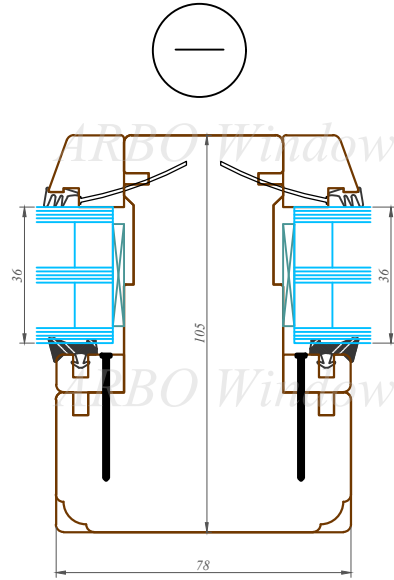

Nosaukums / Title:

76/105 profilu sistēma / Uz āru verams "Side-swing" logs  
76/105 profile system / Side-swing window

Datums / Date: 2016.01.04.

Mērogs / Scale: 1:2

Lapa / Sheet:

This drawing or the underlying design cannot be copied or used to produce an identical or substantially similar structure, regardless of production method, without Arbo Windows written permission.

76/105 profilu sistēma / Vitrīna

76/105 profile system / Fixed window

Datums / Date: 2016.01.04.

Mērogs / Scale: 1:2

Lapa / Sheet:

8-8

Arbo Windows, SIA  
Reg.No. 50103451301

Address:  
32 Kustes dambis, Ventspils  
Latvia, LV3601

Projekta nosaukums / Project name:

Standartizēti risinājumi / Standard solutions

Nosaukums / Title:

76/105 profilu sistēma / Vitrīna

76/105 profile system / Fixed window

Datums / Date: 2016.01.04.

Mērogs / Scale: 1:2