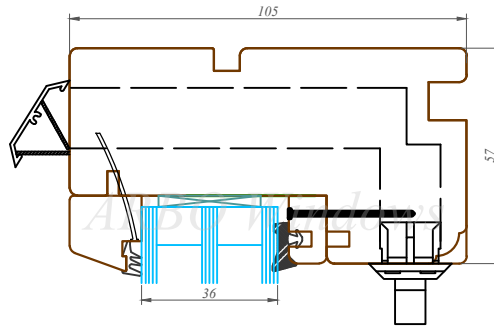

7-7 Option A

ARBO Windows

ARBO Windows

ARBO Windows