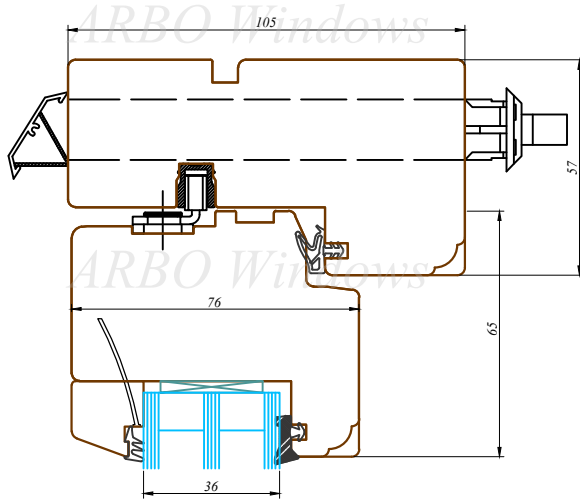

This drawing or the underlying design cannot be copied or used to produce an identical or substantially similar structure, regardless of production method, without Arbo Windows written permission.

5-5 Option B

5-5 Option A

  
 SIDE SWING  
 FULLY REVERSIBLE

Arbo Windows, SIA  
Reg.No. 50103451301

Address:  
32 Kustes dambis, Ventspils  
Latvia, LV3601

Projekta nosaukums / Project name:

Standartizēti risinājumi / Standard solutions

Nosaukums / Title:

76/105 profilu sistēma / Uz āru verams "Side-swing" logs  
76/105 profile system / Side-swing window

Datums / Date: 2016.01.04.

Mērogs / Scale: 1:2

Lapa / Sheet:

This drawing or the underlying design cannot be copied or used to produce an identical or substantially similar structure, regardless of production method, without Arbo Windows written permission.