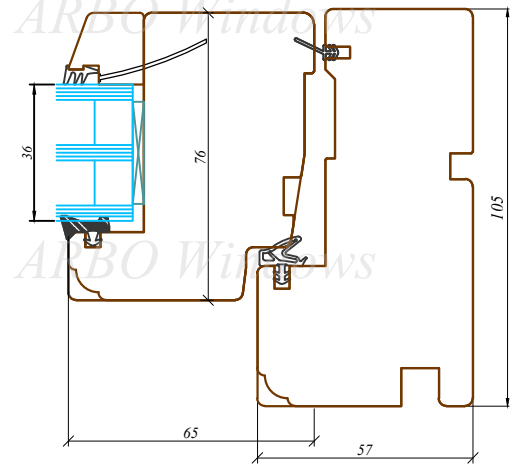

This drawing or the underlying design cannot be copied or used to produce an identical or substantially similar structure, regardless of production method, without Arbo Windows written permission.

6-6

ARBO Windows

ARBO Windows

ARBO Windows

SIDE SWING
FULLY REVERSIBLE

ARBO Windows

ARBO Windows

ARBO Windows