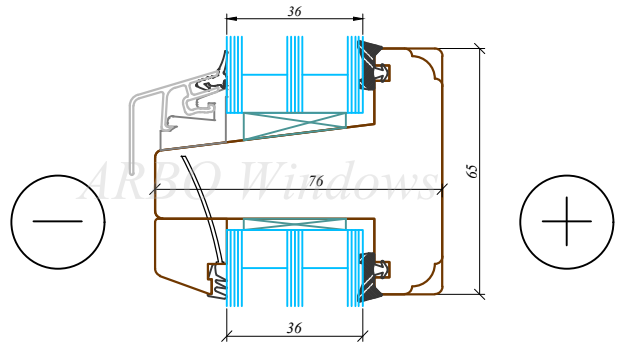

5-5 Option A