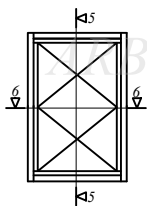

SIDE SWING
FULLY REVERSIBLE