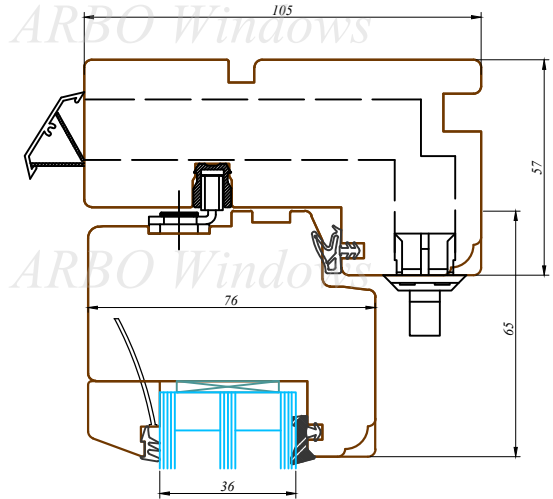

5-5 Option A