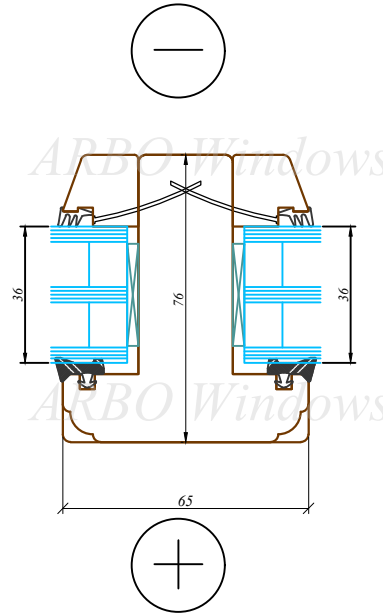

Nosaukums / Title:

76/105 profilu sistēma / Uz āru verams "Side-swing" logs  
76/105 profile system / Side-swing window

Datums / Date: 2016.01.04.

Mērogs / Scale: 1:2

Lapa / Sheet:

This drawing or the underlying design cannot be copied or used to produce an identical or substantially similar structure, regardless of production method, without Arbo Windows written permission.

6-6

ARBO Windows

ARBO Windows

ARBO Windows

SIDE SWING  
FULLY REVERSIBLE

ARBO Windows

ARBO Windows

ARBO Windows