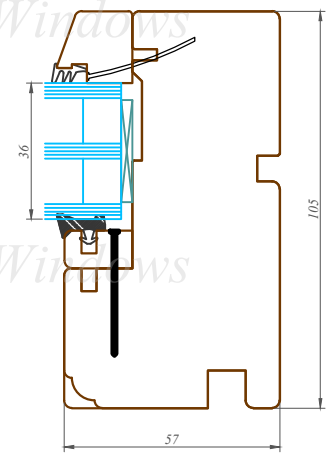

Nosaukums / Title:

76/105 profilu sistēma / Uz āru verams "Side-swing" logs  
76/105 profile system / Side-swing window

Datums / Date: 2016.01.04.

Mērogs / Scale: 1:2

Lapa / Sheet:

This drawing or the underlying design cannot be copied or used to produce an identical or substantially similar structure, regardless of production method, without Arbo Windows written permission.

76/105 profilu sistēma / Vitrīna

76/105 profile system / Fixed window

Datums / Date: 2016.01.04.

Mērogs / Scale: 1:2

Lapa / Sheet:

8-8

Arbo Windows, SIA  
Reg.No. 50103451301

Address:  
32 Kustes dambis, Ventspils  
Latvia, LV3601

Projekta nosaukums / Project name:

Standartizēti risinājumi / Standard solutions

Nosaukums / Title:

76/105 profilu sistēma / Vitrīna

76/105 profile system / Fixed window

Datums / Date: 2016.01.04.

Mērogs / Scale: 1:2