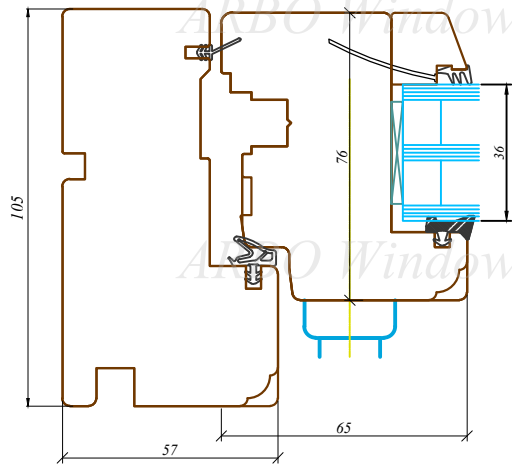

This drawing or the underlying design cannot be copied or used to produce an identical or substantially similar structure, regardless of production method, without Arbo Windows written permission.

6-6

ARBO Windows

ARBO Windows

ARBO Windows

SIDE SWING
FULLY REVERSIBLE

ARBO Windows

ARBO Windows

ARBO Windows