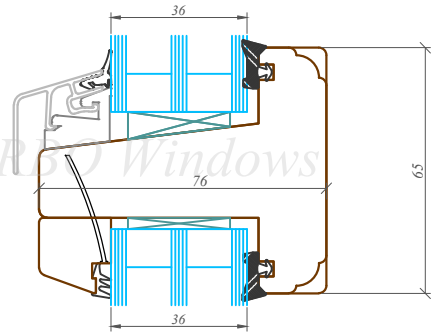

3-3 Option A