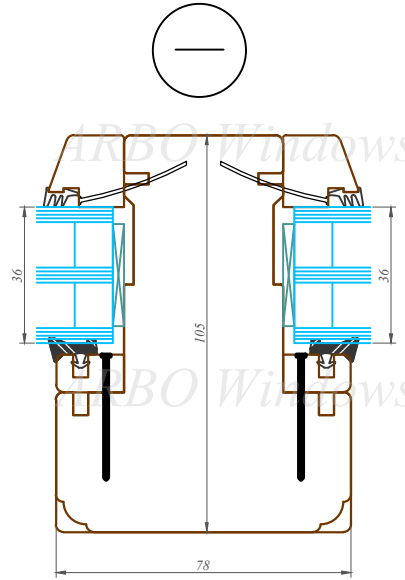

This drawing or the underlying design cannot be copied or used to produce an identical or substantially similar structure, regardless of production method, without Arbo Windows written permission.

8-8

Arbo Windows, SIA
Reg.No. 50103451301

Address:
32 Kustes dambis, Ventspils
Latvia, LV3601

Projekta nosaukums / Project name:

Standartizēti risinājumi / Standard solutions

Nosaukums / Title:

76/105 profilu sistēma / Vitrīna
76/105 profile system / Fixed window

Datums / Date: 2016.01.04.

Mērogs / Scale: 1:2

Lapa / Sheet: