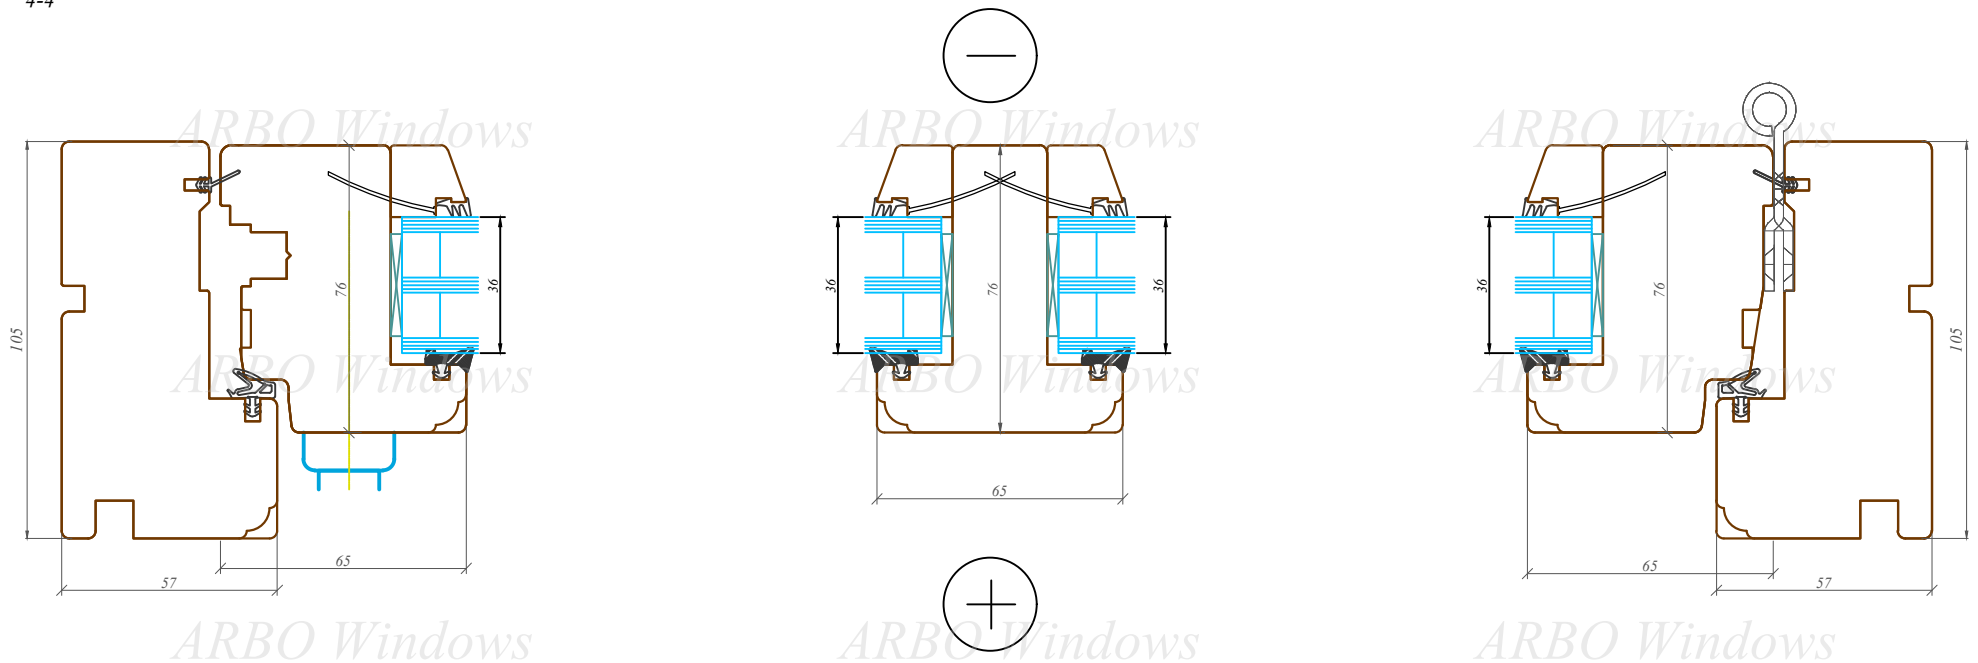

This drawing or the underlying design cannot be copied or used to produce an identical or substantially similar structure, regardless of production method, without Arbo Windows written permission.

4-4