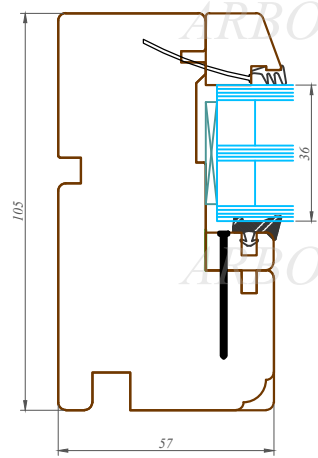

This drawing or the underlying design cannot be copied or used to produce an identical or substantially similar structure, regardless of production method, without Arbo Windows written permission.

8-8

Arbo Windows, SIA
Reg.No. 50103451301

Address:
32 Kustes dambis, Ventspils
Latvia, LV3601

Projekta nosaukums / Project name:

Standartizēti risinājumi / Standard solutions

Nosaukums / Title:

76/105 profilu sistēma / Vitrīna
76/105 profile system / Fixed window

Datums / Date: 2016.01.04.

Mērogs / Scale: 1:2

Lapa / Sheet: