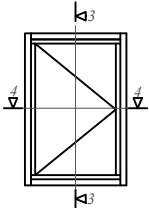

This drawing or the underlying design cannot be copied or used to produce an identical or substantially similar structure, regardless of production method, without Arbo Windows written permission.

4-4

Arbo Windows, SIA
Reg.No. 50103451301

Address:
32 Kustes dambis, Ventspils
Latvia, LV3601

Projekta nosaukums / Project name:

Standartizēti risinājumi / Standard solutions

Nosaukums / Title:

76/105 profilu sistēma / Uz āru verams "Side-hung" logs
76/105 profile system / Side-hung window

Datums / Date: 2016.01.04.

Mērogs / Scale: 1:2

Lapa / Sheet: