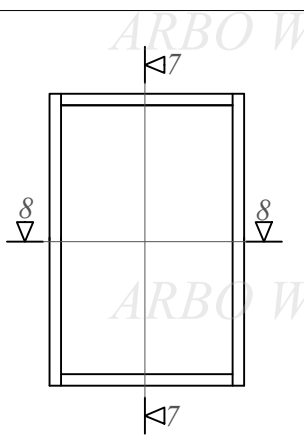

ARBO Windows

ARBO Windows

ARBO Windows

ARBO Windows