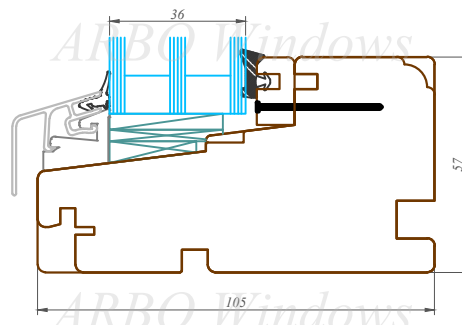

Arbo Windows, SIA
Reg.No. 50103451301

Address:
32 Kustes dambis, Ventspils
Latvia, LV3601

Projekta nosaukums / Project name:

Standartizēti risinājumi / Standard solutions

Nosaukums / Title:

76/105 profilu sistēma / Vitrīna

76/105 profile system / Fixed window

Datums / Date: 2016.01.04.

Mērogs / Scale: 1:2

Lapa / Sheet: