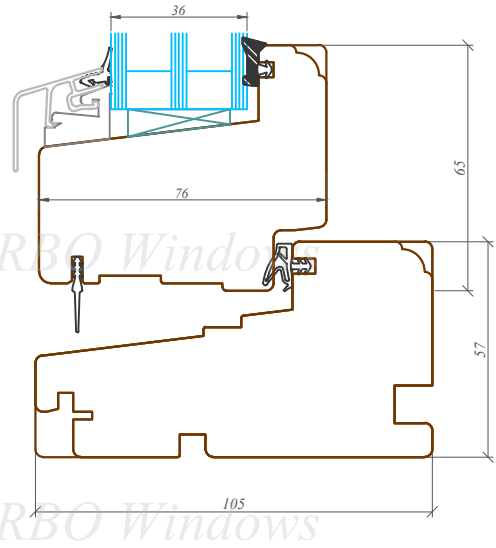

3-3 Option A