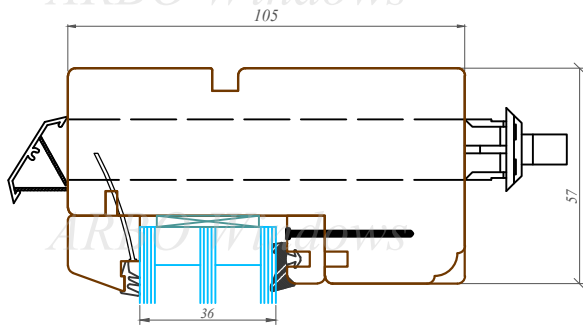

This drawing or the underlying design cannot be copied or used to produce an identical or substantially similar structure, regardless of production method, without Arbo Windows written permission.

7-7 Option B