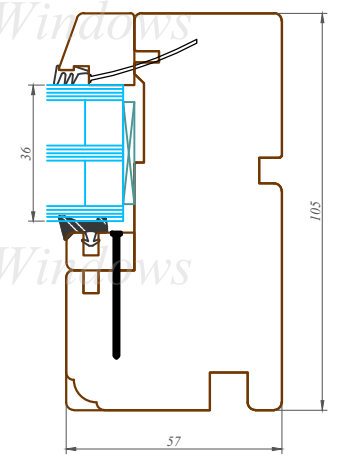

This drawing or the underlying design cannot be copied or used to produce an identical or substantially similar structure, regardless of production method, without Arbo Windows written permission.

8-8

Arbo Windows, SIA
Reg.No. 50103451301

Address:
32 Kustes dambis, Ventspils
Latvia, LV3601

Projekta nosaukums / Project name:

Standartizēti risinājumi / Standard solutions

Nosaukums / Title:

76/105 profilu sistēma / Vitrīna
76/105 profile system / Fixed window

Datums / Date: 2016.01.04.

Mērogs / Scale: 1:2

Lapa / Sheet: