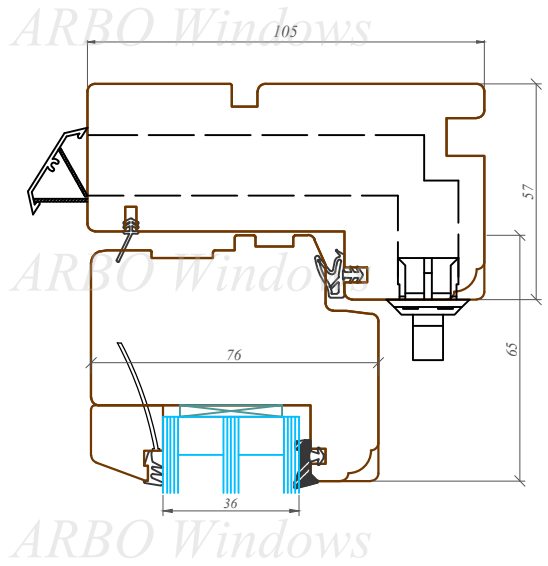

3-3 Option A