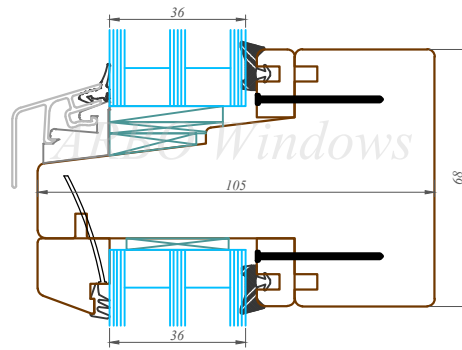

76/105 profilu sistēma / Uz āru verams "Side-hung" logs
76/105 profile system / Side-hung window

Datums / Date: 2016.01.04.

Mērogs / Scale: 1:2

Lapa / Sheet:

This drawing or the underlying design cannot be copied or used to produce an identical or substantially similar structure, regardless of production method, without Arbo Windows written permission.

7-7 Option B

7-7 Option A

ARBO Windows

ARBO Windows

ARBO Windows

ARBO Windows

ARBO Windows

ARBO Windows