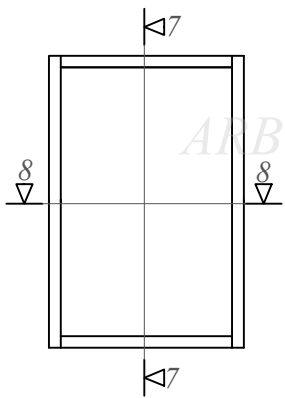

This drawing or the underlying design cannot be copied or used to produce an identical or substantially similar structure, regardless of production method, without Arbo Windows written permission.

8-8

Arbo Windows, SIA
Reg.No. 50103451301

Address:
32 Kustes dambis, Ventspils
Latvia, LV3601

Projekta nosaukums / Project name:

Standartizēti risinājumi / Standard solutions

Nosaukums / Title:

76/105 profilu sistēma / Vitrīna
76/105 profile system / Fixed window

Datums / Date: 2016.01.04.

Mērogs / Scale: 1:2

Lapa / Sheet: