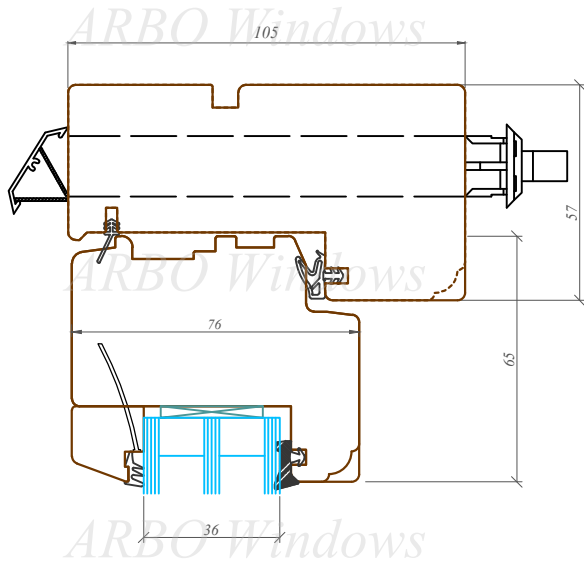

This drawing or the underlying design cannot be copied or used to produce an identical or substantially similar structure, regardless of production method, without Arbo Windows written permission.

3-3 Option B

Nosaukums / Title:

76/105 profila sistēma / Uz āru verams "Side-hung" logs
76/105 profile system / Side-hung window

Datums / Date: 2016.01.04.

Mērogs / Scale: 1:2

Lapa / Sheet:

This drawing or the underlying design cannot be copied or used to produce an identical or substantially similar structure, regardless of production method, without Arbo Windows written permission.