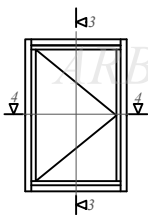

SILKA SIDE HUNG
76/105