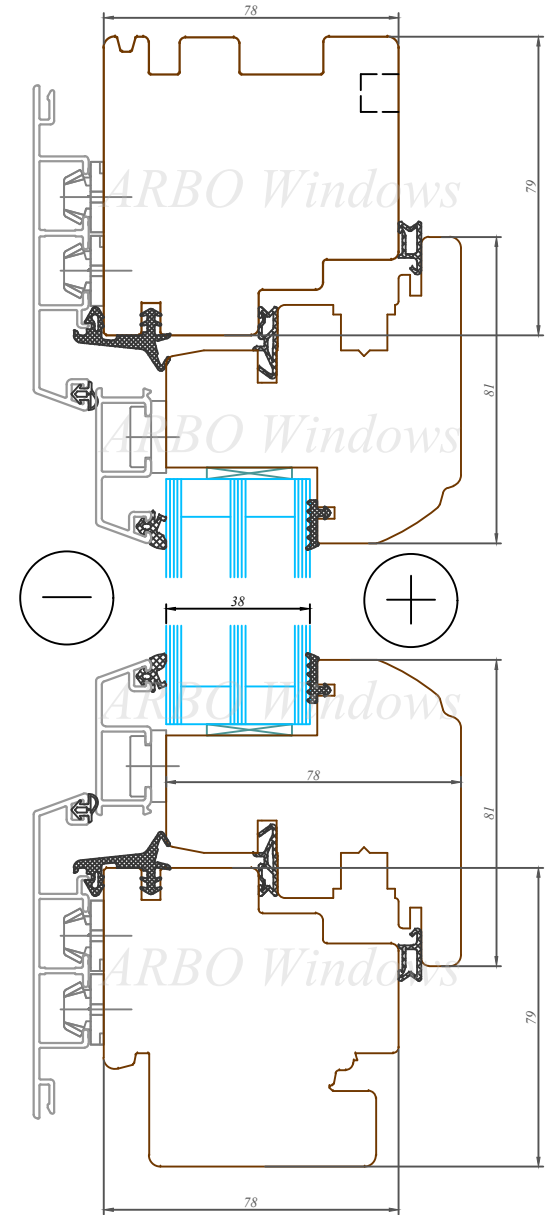

This drawing or the underlying design cannot be copied or used to produce an identical or substantially similar structure, regardless of production method, without Arbo Windows written permission.

11-11

IV78 Tilt & Turn window

Arbo Windows, SIA
Reg.No. 50103451301

Address:
32 Kustes dambis, Ventspils
Latvia, LV3601

Projekta nosaukums / Project name:

Standartizēti risinājumi / Standard solutions

Nosaukums / Title:

IV 78 profilu sistēma / Verams gāzams logs
IV78 profile system / Tilt and turn window

Datums / Date: 2016.01.04.

Mērogs / Scale: 1:2

Lapa / Sheet:

13-13

12-12

IV78 Fixed window

Arbo Windows, SIA
Reg.No. 50103451301

Datums / Date: 2016.01.04.

Mērogs / Scale: 1:2

Lapa / Sheet: