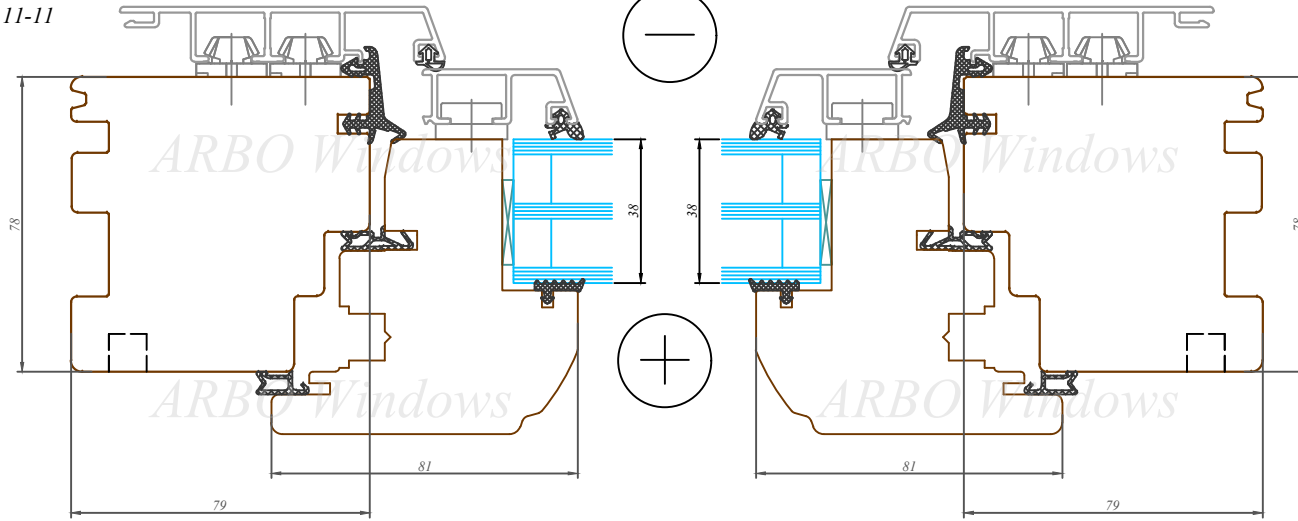

This drawing or the underlying design cannot be copied or used to produce an identical or substantially similar structure, regardless of production method, without Arbo Windows written permission.

11-11

IV78 Tilt & Turn window

Arbo Windows, SIA
Reg.No. 50103451301

Address:
32 Kustes dambis, Ventspils
Latvia, LV3601

Projekta nosaukums / Project name:

Standartizēti risinājumi / Standard solutions

Nosaukums / Title:

IV 78 profilu sistēma / Verams gāzams logs
IV78 profile system / Tilt and turn window

Datums / Date: 2016.01.04.

Mērogs / Scale: 1:2

Lapa / Sheet:

13-13

12-12

IV78 Fixed window

Arbo Windows, SIA
Reg.No. 50103451301

Datums / Date: 2016.01.04.

Mērogs / Scale: 1:2

Lapa / Sheet: