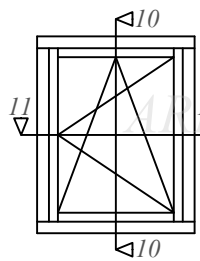

This drawing or the underlying design cannot be copied or used to produce an identical or substantially similar structure, regardless of production method, without Arbo Windows written permission.

11-11

IV78 Tilt & Turn window