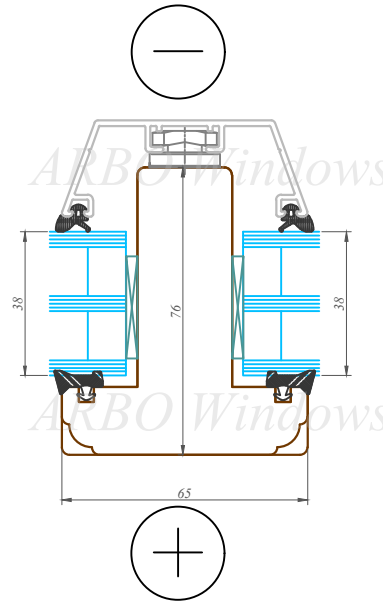

This drawing or the underlying design cannot be copied or used to produce an identical or substantially similar structure, regardless of production method, without Arbo Windows written permission.

2-2

ARBO Windows

ARBO Windows

ARBO Windows

SPIKA CLASSIC – TOP
FULLY REVERSIBLE
76/105

ARBO Windows

ARBO Windows

ARBO Windows