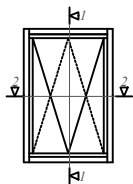

ARBO Windows

ARBO Windows

ARBO Windows