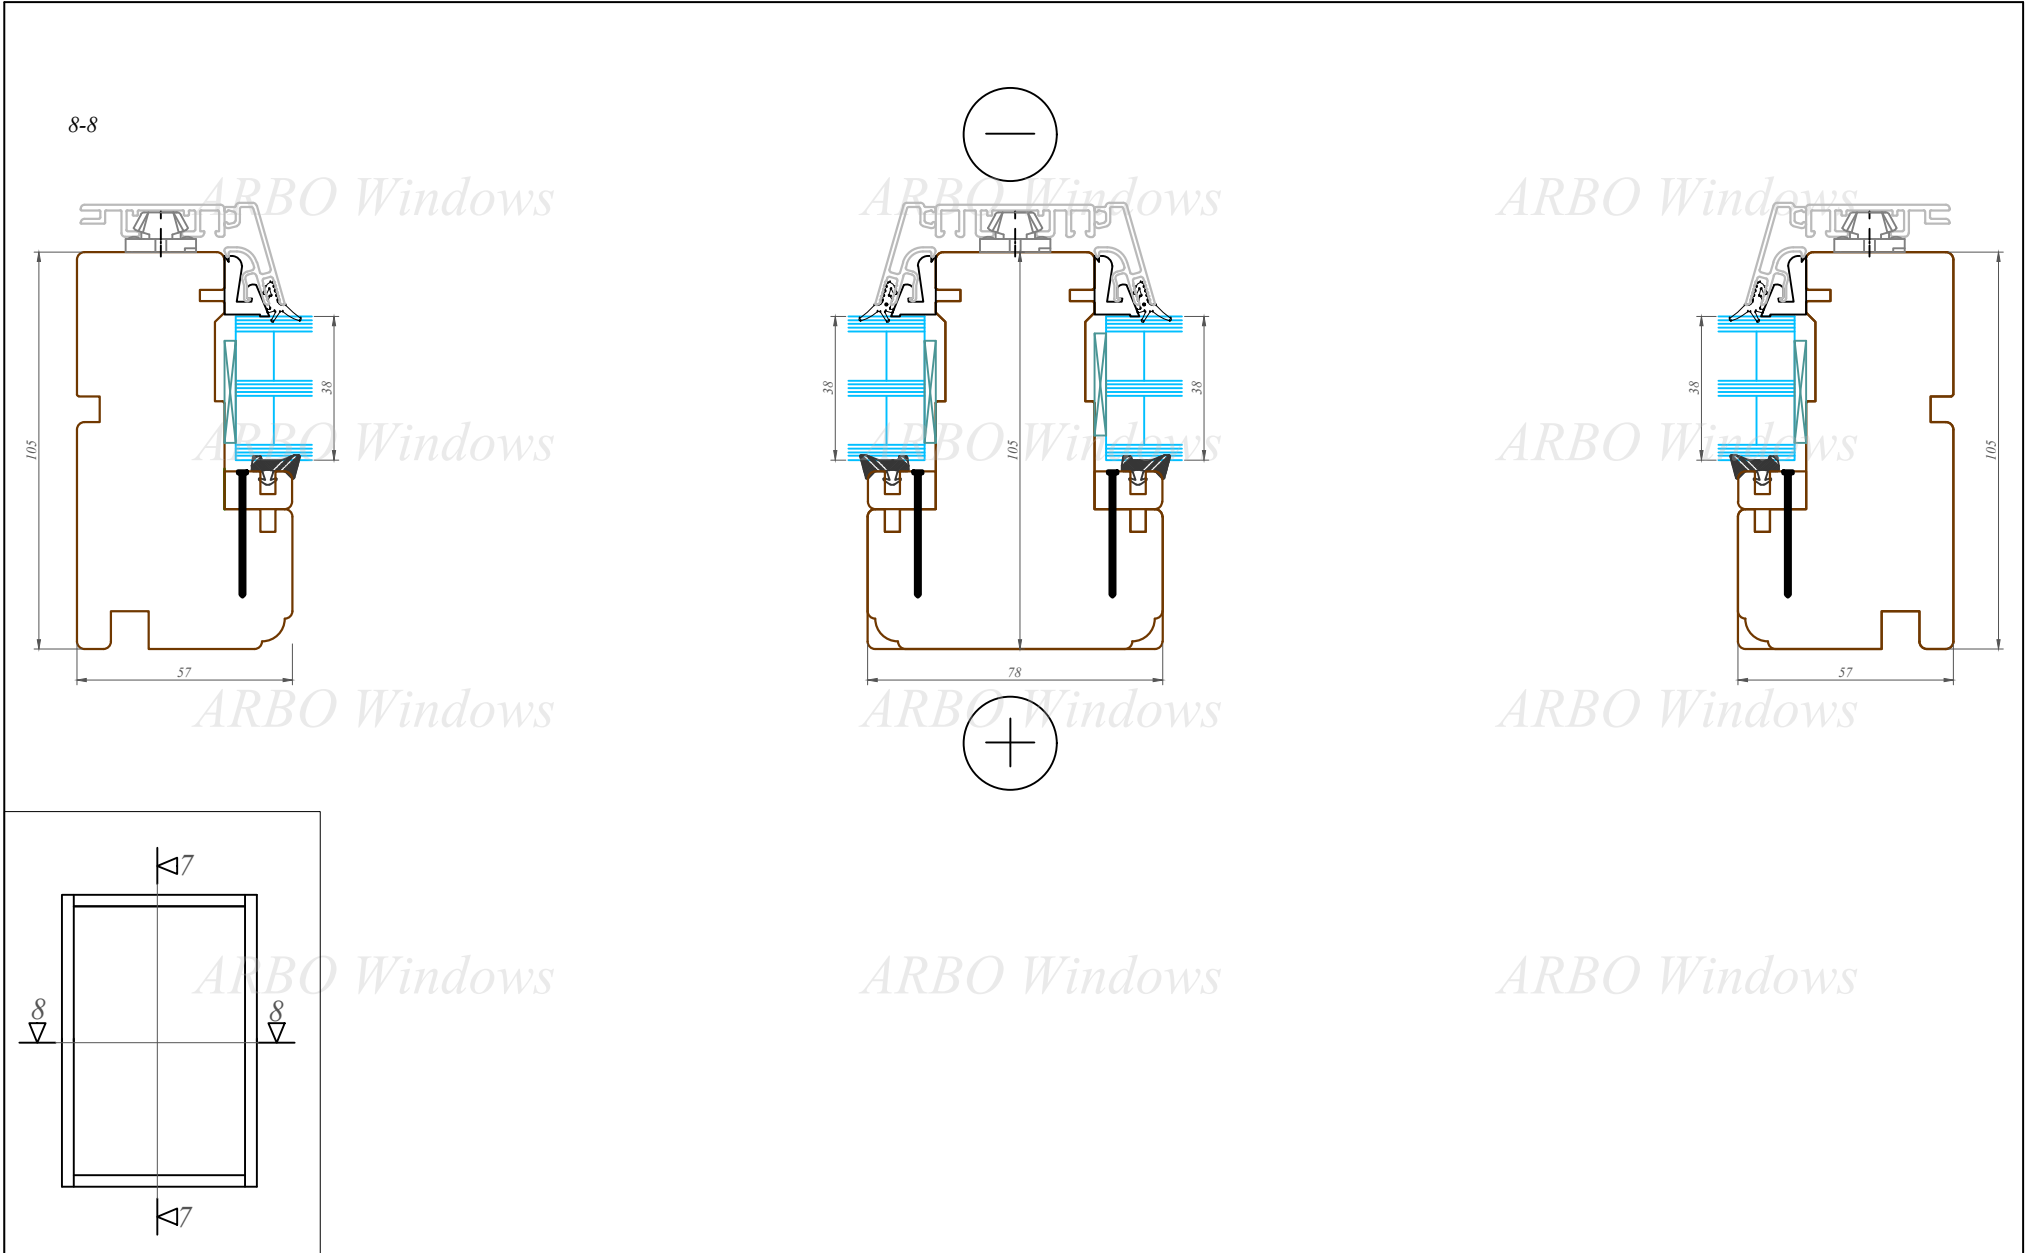

76/105 profilu sistēma / Vitrīna

76/105 profile system / Fixed window

Datums / Date: 2016.01.04.

Mērogs / Scale: 1:2

Lapa / Sheet:

This drawing or the underlying design cannot be copied or used to produce an identical or substantially similar structure, regardless of production method, without Arbo Windows written permission.