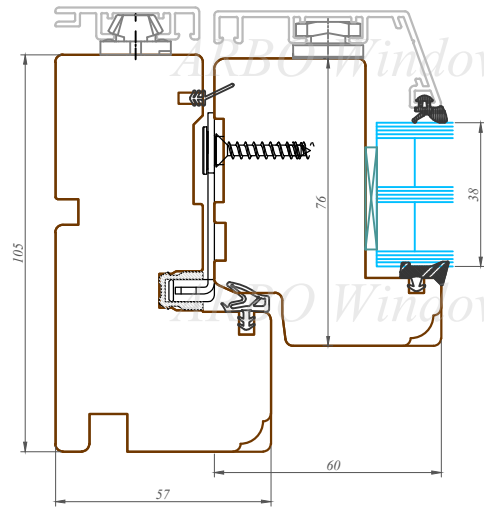

This drawing or the underlying design cannot be copied or used to produce an identical or substantially similar structure, regardless of production method, without Arbo Windows written permission.

2-2

ARBO Windows

ARBO Windows

ARBO Windows

SPIKA CLASSIC – TOP
FULLY REVERSIBLE
76/105

ARBO Windows

ARBO Windows

ARBO Windows