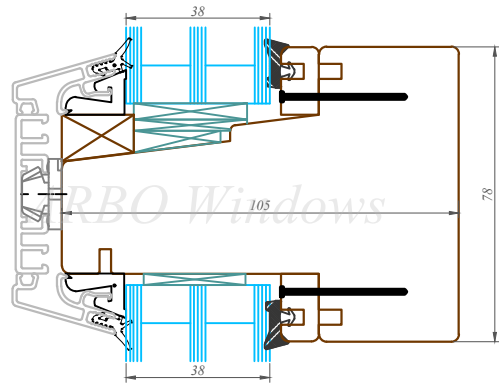

Nosaukums / Title:

76/105 profilu sistēma / Uz āru verams "Top - fully reversible" logs
76/105 profile system / Top - fully reversible window

Datums / Date: 2016.01.04.

Mērogs / Scale: 1:2

Lapa / Sheet:

This drawing or the underlying design cannot be copied or used to produce an identical or substantially similar structure, regardless of production method, without Arbo Windows written permission.

7-7 Option B

7-7 Option A

ARBO Windows

ARBO Windows

ARBO Windows

ARBO Windows

ARBO Windows

ARBO Windows

76/105 profilu sistēma / Vitrīna

76/105 profile system / Fixed window

Datums / Date: 2016.01.04.

Mērogs / Scale: 1:2

Lapa / Sheet:

This drawing or the underlying design cannot be copied or used to produce an identical or substantially similar structure, regardless of production method, without Arbo Windows written permission.