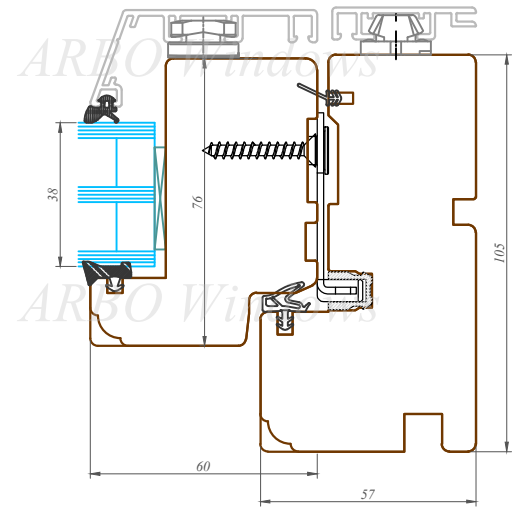

This drawing or the underlying design cannot be copied or used to produce an identical or substantially similar structure, regardless of production method, without Arbo Windows written permission.

2-2

ARBO Windows

ARBO Windows

ARBO Windows

SPIKA CLASSIC – TOP
FULLY REVERSIBLE
76/105

ARBO Windows

ARBO Windows

ARBO Windows