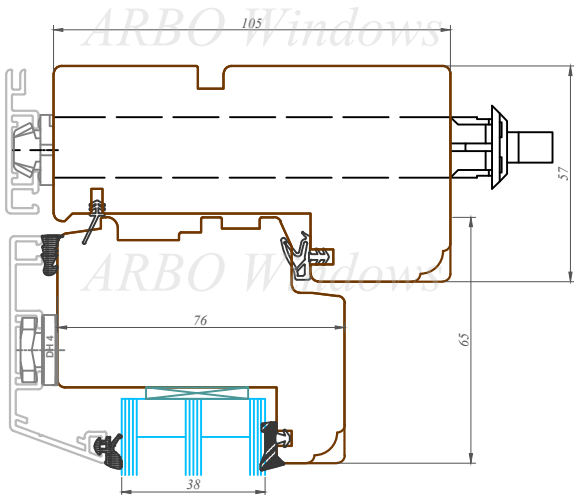

This drawing or the underlying design cannot be copied or used to produce an identical or substantially similar structure, regardless of production method, without Arbo Windows written permission.

1-1 Option B