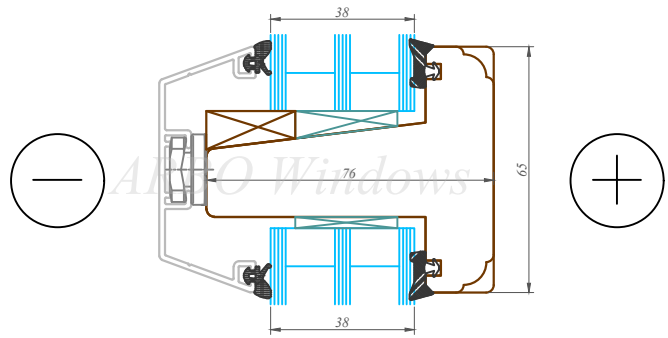

1-1 Option A