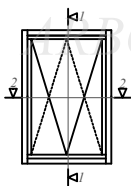

SPIILKA CLASSIC – TOP
FULLY REVERSIBLE
76/105