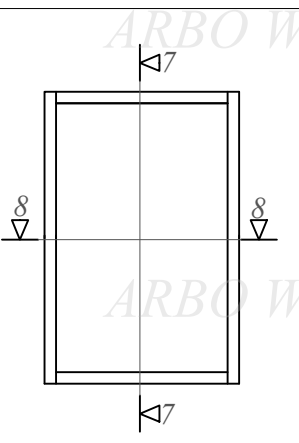

ARBO Windows