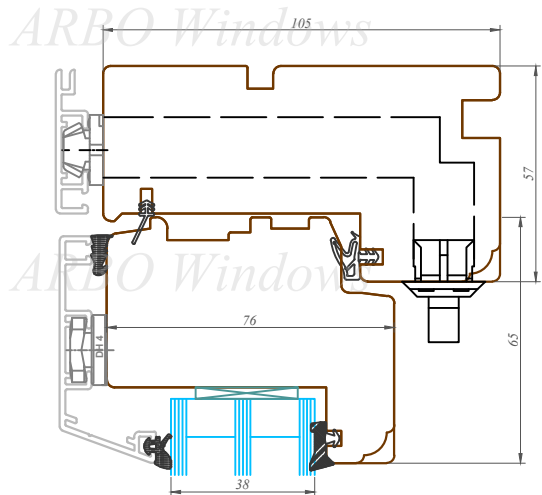

1-1 Option A