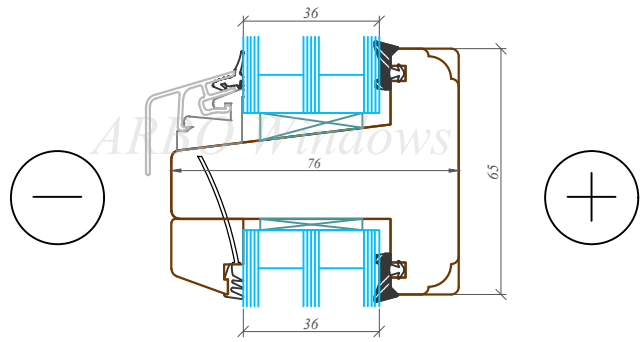

This drawing or the underlying design cannot be copied or used to produce an identical or substantially similar structure, regardless of production method, without Arbo Windows written permission.

SPIKA CLASSIC – TOP
FULLY REVERSIBLE
76/105

Nosaukums / Title:

76/105 profilu sistēma / Uz āru verams "Top - fully reversible" logs
76/105 profile system / Top - fully reversible window

Datums / Date: 2016.01.04.

Mērogs / Scale: 1:2

Lapa / Sheet:

This drawing or the underlying design cannot be copied or used to produce an identical or substantially similar structure, regardless of production method, without Arbo Windows written permission.