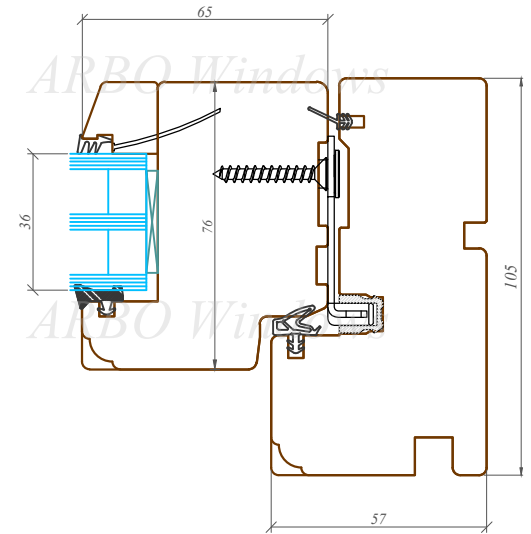

This drawing or the underlying design cannot be copied or used to produce an identical or substantially similar structure, regardless of production method, without Arbo Windows written permission.

2-2