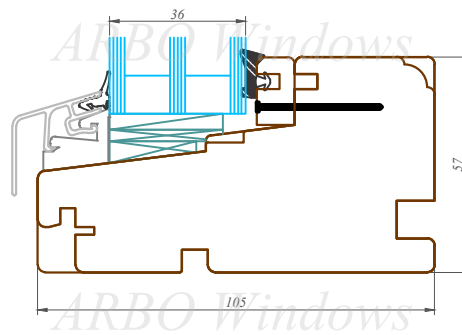

ARBO Windows