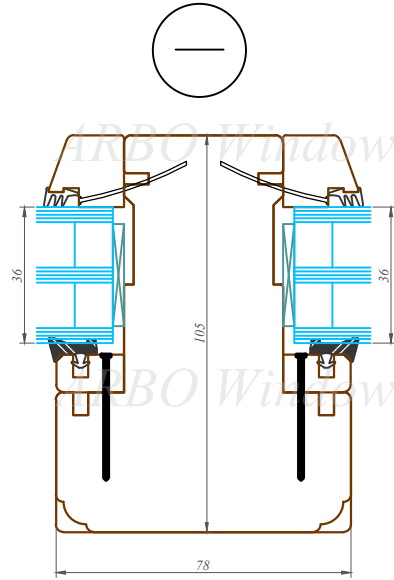

Nosaukums / Title:

76/105 profilu sistēma / Uz āru verams "Top - fully reversible" logs
76/105 profile system / Top - fully reversible window

Datums / Date: 2016.01.04.

Mērogs / Scale: 1:2

Lapa / Sheet:

This drawing or the underlying design cannot be copied or used to produce an identical or substantially similar structure, regardless of production method, without Arbo Windows written permission.

Nosaukums / Title:

76/105 profilu sistēma / Vitrīna

76/105 profile system / Fixed window

Datums / Date: 2016.01.04.

Mērogs / Scale: 1:2

Lapa / Sheet:

8-8

Arbo Windows, SIA
Reg.No. 50103451301