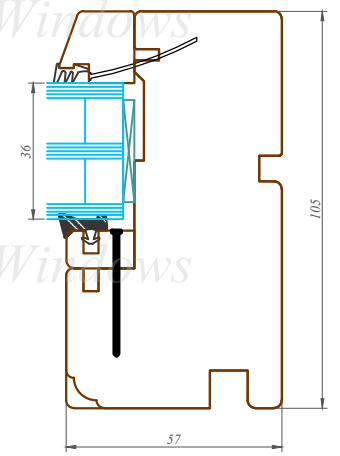

Nosaukums / Title:

76/105 profilu sistēma / Uz āru verams "Top - fully reversible" logs
76/105 profile system / Top - fully reversible window

Datums / Date: 2016.01.04.

Mērogs / Scale: 1:2

Lapa / Sheet:

This drawing or the underlying design cannot be copied or used to produce an identical or substantially similar structure, regardless of production method, without Arbo Windows written permission.

Nosaukums / Title:

76/105 profilu sistēma / Vitrīna

76/105 profile system / Fixed window

Datums / Date: 2016.01.04.

Mērogs / Scale: 1:2

Lapa / Sheet:

8-8

Arbo Windows, SIA
Reg.No. 50103451301