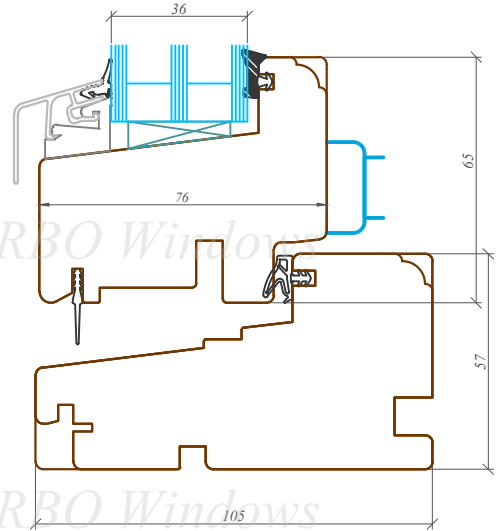

This drawing or the underlying design cannot be copied or used to produce an identical or substantially similar structure, regardless of production method, without Arbo Windows written permission.

SPIKA CLASSIC – TOP
FULLY REVERSIBLE
76/105

Nosaukums / Title:

76/105 profilu sistēma / Uz āru verams "Top - fully reversible" logs
76/105 profile system / Top - fully reversible window

Datums / Date: 2016.01.04.

Mērogs / Scale: 1:2

Lapa / Sheet:

This drawing or the underlying design cannot be copied or used to produce an identical or substantially similar structure, regardless of production method, without Arbo Windows written permission.