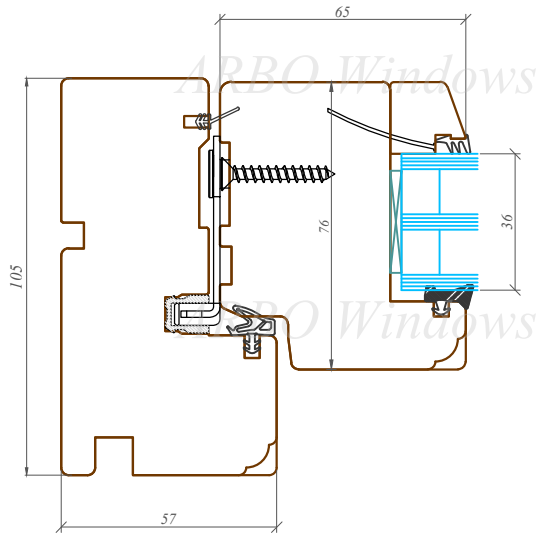

This drawing or the underlying design cannot be copied or used to produce an identical or substantially similar structure, regardless of production method, without Arbo Windows written permission.

2-2