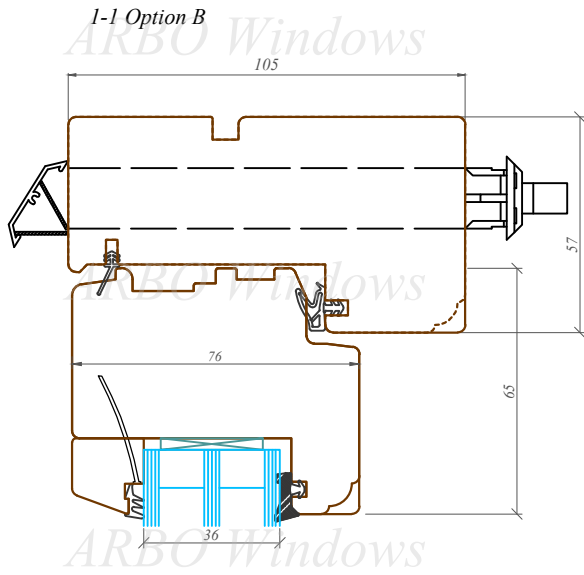

This drawing or the underlying design cannot be copied or used to produce an identical or substantially similar structure, regardless of production method, without Arbo Windows written permission.

SPIKA CLASSIC – TOP
FULLY REVERSIBLE
76/105

Nosaukums / Title:

76/105 profilu sistēma / Uz āru verams "Top - fully reversible" logs
76/105 profile system / Top - fully reversible window

Datums / Date: 2016.01.04.

Mērogs / Scale: 1:2

Lapa / Sheet:

This drawing or the underlying design cannot be copied or used to produce an identical or substantially similar structure, regardless of production method, without Arbo Windows written permission.