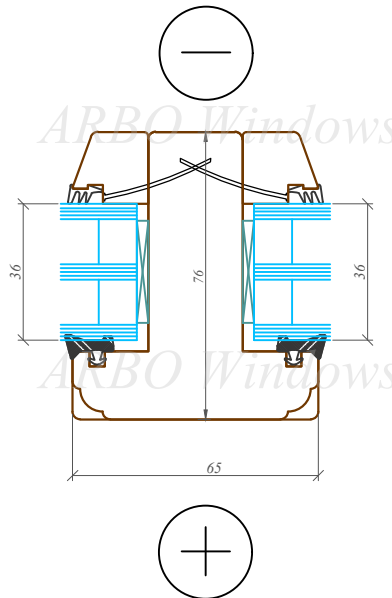

This drawing or the underlying design cannot be copied or used to produce an identical or substantially similar structure, regardless of production method, without Arbo Windows written permission.

2-2