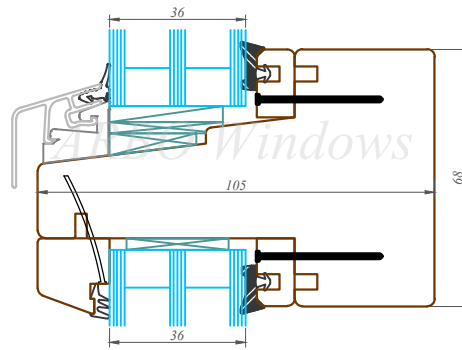

Nosaukums / Title:

76/105 profilu sistēma / Uz āru verams "Top - fully reversible" logs
76/105 profile system / Top - fully reversible window

Datums / Date: 2016.01.04.

Mērogs / Scale: 1:2

Lapa / Sheet:

This drawing or the underlying design cannot be copied or used to produce an identical or substantially similar structure, regardless of production method, without Arbo Windows written permission.

7-7 Option B

7-7 Option A

ARBO Windows

ARBO Windows

ARBO Windows

ARBO Windows

ARBO Windows

ARBO Windows