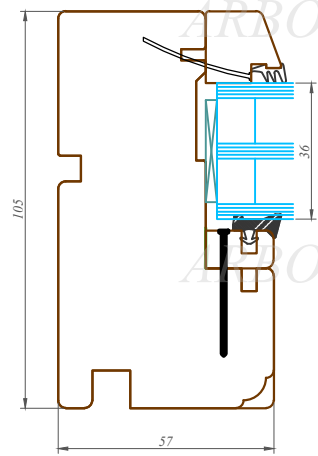

Nosaukums / Title:

76/105 profilu sistēma / Uz āru verams "Top - fully reversible" logs
76/105 profile system / Top - fully reversible window

Datums / Date: 2016.01.04.

Mērogs / Scale: 1:2

Lapa / Sheet:

This drawing or the underlying design cannot be copied or used to produce an identical or substantially similar structure, regardless of production method, without Arbo Windows written permission.

Nosaukums / Title:

76/105 profilu sistēma / Vitrīna

76/105 profile system / Fixed window

Datums / Date: 2016.01.04.

Mērogs / Scale: 1:2

Lapa / Sheet:

8-8

Arbo Windows, SIA
Reg.No. 50103451301