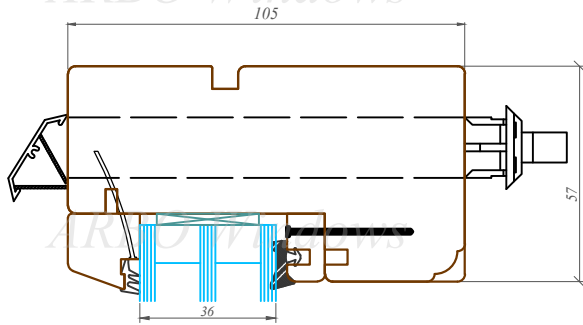

This drawing or the underlying design cannot be copied or used to produce an identical or substantially similar structure, regardless of production method, without Arbo Windows written permission.

7-7 Option B