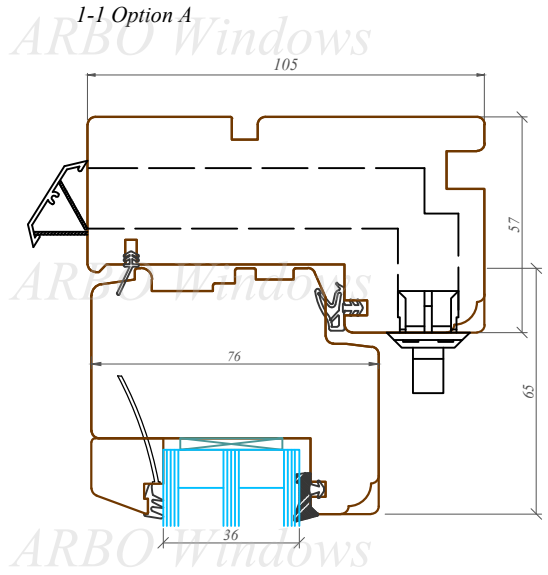

This drawing or the underlying design cannot be copied or used to produce an identical or substantially similar structure, regardless of production method, without Arbo Windows written permission.

SPIKA CLASSIC – TOP
FULLY REVERSIBLE
76/105

Nosaukums / Title:

76/105 profilu sistēma / Uz āru verams "Top - fully reversible" logs
76/105 profile system / Top - fully reversible window

Datums / Date: 2016.01.04.

Mērogs / Scale: 1:2

Lapa / Sheet:

This drawing or the underlying design cannot be copied or used to produce an identical or substantially similar structure, regardless of production method, without Arbo Windows written permission.