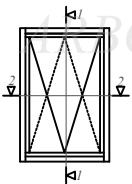

SPIKA CLASSIC – TOP
FULLY REVERSIBLE
76/105

Arbo Windows, SIA
Reg.No. 50103451301

Address:
32 Kustes dambis, Ventspils
Latvia, LV3601

Projekta nosaukums / Project name:

Standartizēti risinājumi / Standard solutions

Nosaukums / Title:

76/105 profilu sistēma / Uz āru verams "Top - fully reversible" logs
76/105 profile system / Top - fully reversible window

Datums / Date: 2016.01.04.

Mērogs / Scale: 1:2

Lapa / Sheet: