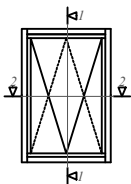

Arbo Windows, SIA
Reg.No. 50103451301

Address:
32 Kustes dambis, Ventspils
Latvia, LV3601

Projekta nosaukums / Project name:

Standartizēti risinājumi / Standard solutions

Nosaukums / Title:

76/105 profilu sistēma / Uz āru verams "Top - fully reversible" logs
76/105 profile system / Top - fully reversible window

Datums / Date: 2016.01.04.

Mērogs / Scale: 1:2

Lapa / Sheet: