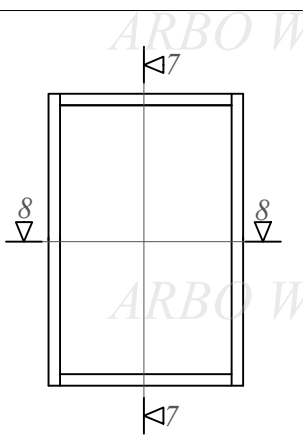

ARBO Windows

ARBO Windows

ARBO Windows

ARBO Windows

ARBO Windows